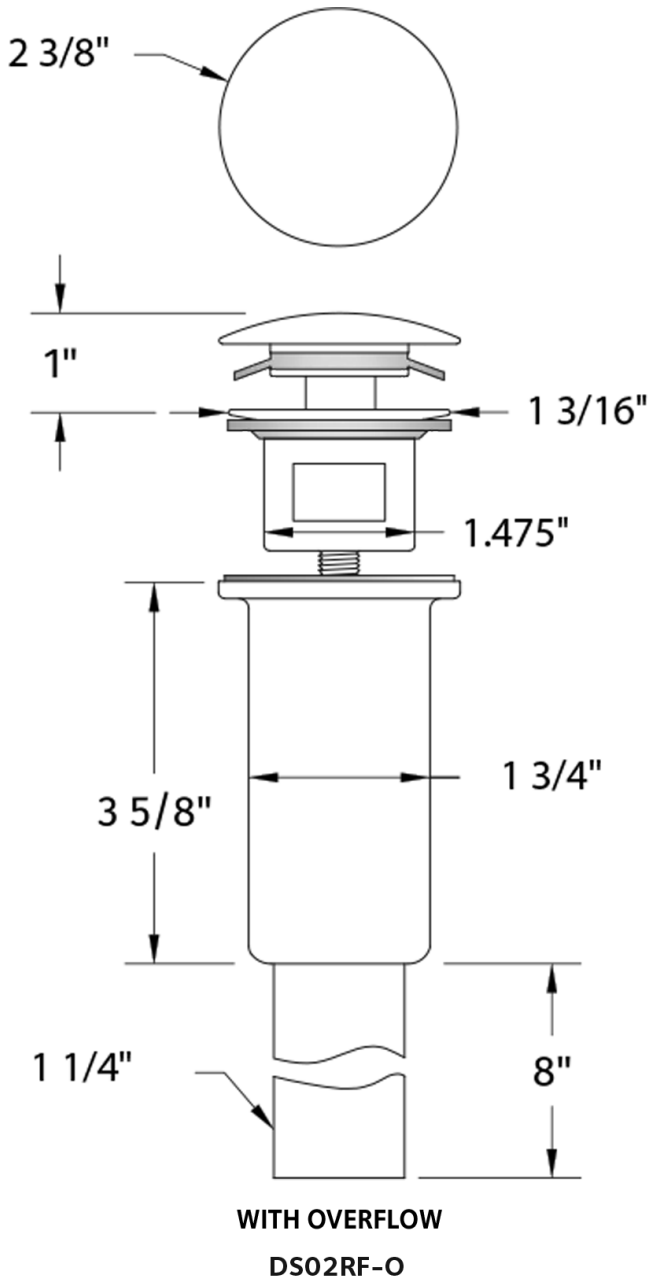

## TECHNICAL DETAILS

- **Width:** 1.19"
- **Length:** 1.19"
- **Height:** 12.63"

WETSTYLE cannot be held responsible for any technical errors and reserves the right to make revisions without notice. Approximate measurement. The manufacturer accepts 1/4" (6.35mm) variance.