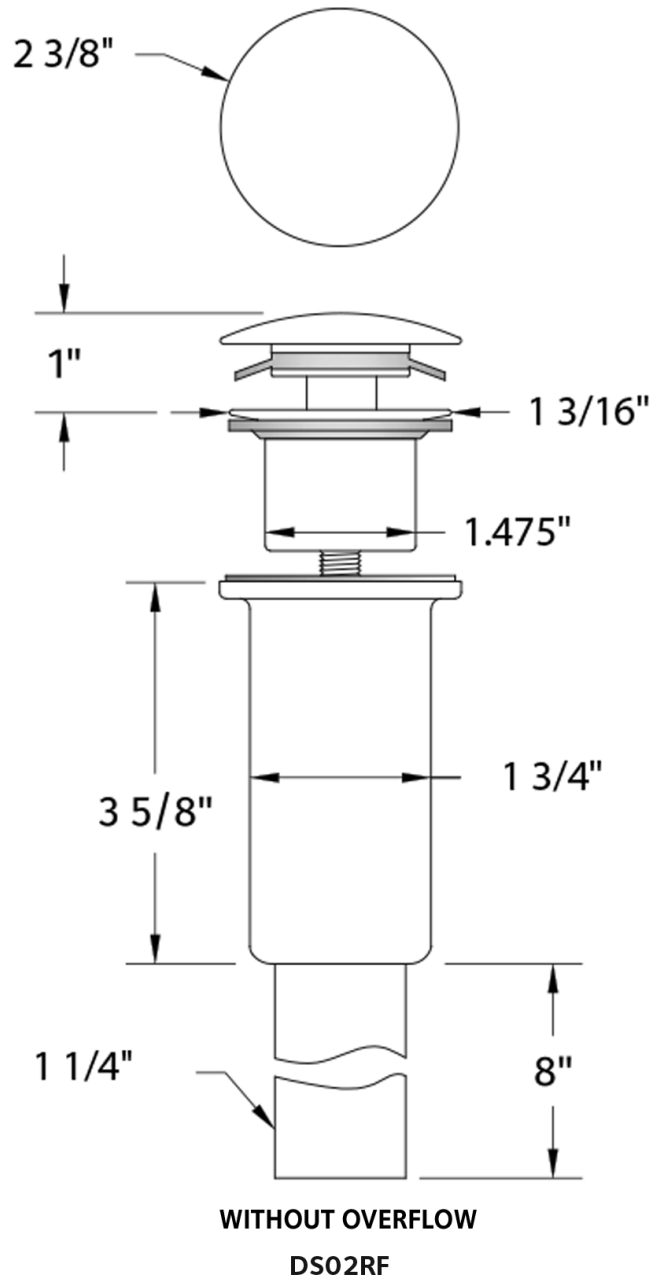

## TECHNICAL DETAILS

- **Width:** 1.19"
- **Length:** 1.19"
- **Height:** 12.63"

WETSTYLE cannot be held responsible for any technical errors and reserves the right to make revisions without notice. Approximate measurement. The manufacturer accepts 1/4" (6.35mm) variance.