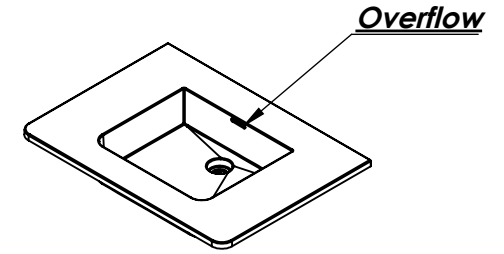

Perspective view
Esc: 1:20