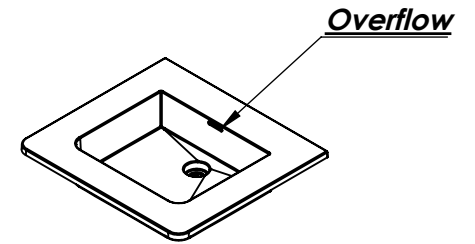

Top view

Perspective view
Esc: 1:20

Front view

Side View

Notes: (En.) Approximate measurement. The manufacturer accept 1/4" (6.35mm) variance. Refer to technical sheet for more information.
WETSTYLE cannot be held responsible for any technical errors and reserves the right to make revisions without notice.

(Fr.) Mesures approximatives. Le manufacturier accepte une tolérance de 1/4" (6.35mm). Consulter la fiche technique pour plus d'informations.
WETSTYLE ne peut être tenu responsable des erreurs techniques qui pourraient s'y être glissées et se réserve le droit d'effectuer des modifications sans préavis.

Notes: (En.) Approximate measurement. The manufacturer accept 1/4" (6.35mm) variance. Refer to technical sheet for more information.
WETSTYLE cannot be held responsible for any technical errors and reserves the right to make revisions without notice.