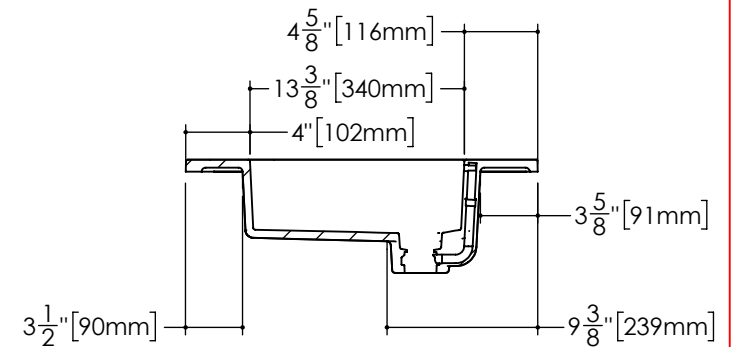

Top view

Perspective view
Esc: 1:20

Front view

Side View

Notes: (En.) Approximate measurement. The manufacturer accept 1/4" (6.35mm) variance. Refer to technical sheet for more information.
WETSTYLE cannot be held responsible for any technical errors and reserves the right to make revisions without notice.

Notes: (En.) Approximate measurement. The manufacturer accept 1/4" (6.35mm) variance. Refer to technical sheet for more information.
WETSTYLE cannot be held responsible for any technical errors and reserves the right to make revisions without notice.

BAUHAUS Collection
VBHXS 30 Model/Modèle
1:12 Scale/Échelle
2020-05-06 Version

Top view

Perspective view
Esc: 1:20

Front view

Side View

Notes: (En.) Approximate measurement. The manufacturer accept 1/4" (6.35mm) variance. Refer to technical sheet for more information.
WETSTYLE cannot be held responsible for any technical errors and reserves the right to make revisions without notice.

(Fr.) Mesures approximatives. Le manufacturier accepte une tolérance de 1/4" (6.35mm). Consulter la fiche technique pour plus d'informations.
WETSTYLE ne peut être tenu responsable des erreurs techniques qui pourraient s'y être glissées et se réserve le droit d'effectuer des modifications sans préavis.