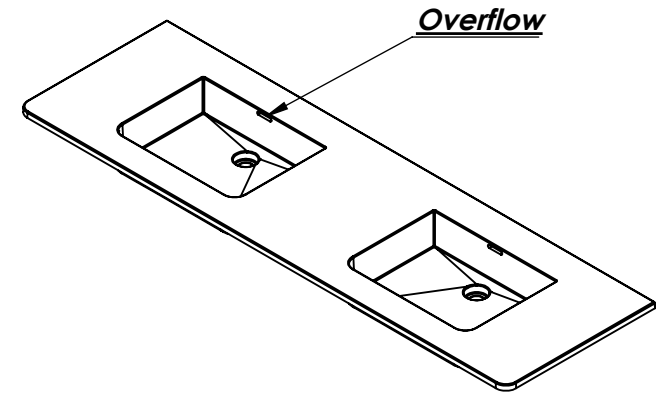

Perspective view
Esc: 1:20