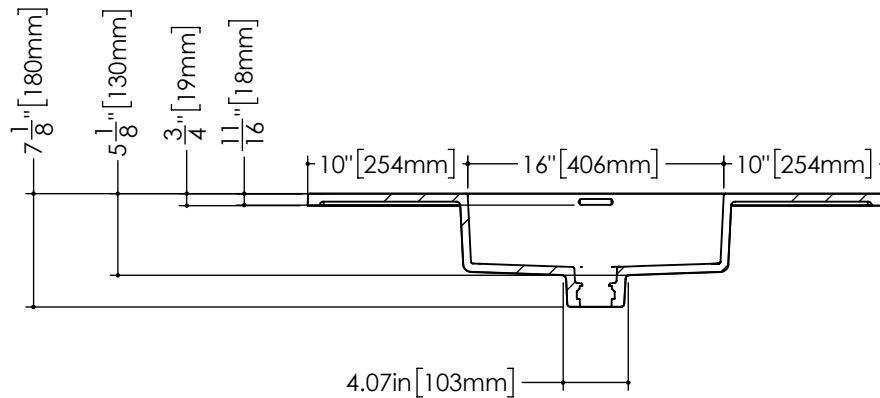

Top view

Front view