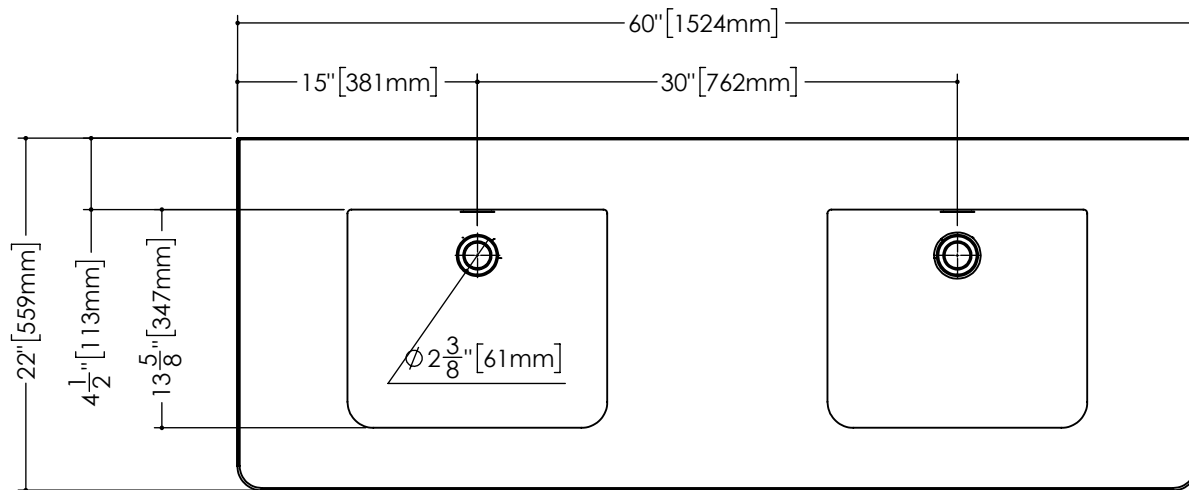

Top view

Perspective view
Esc: 1:20

Front view

Side View

Notes: (En.) Approximate measurement. The manufacturer accept 1/4" (6.35mm) variance. Refer to technical sheet for more information.
WETSTYLE cannot be held responsible for any technical errors and reserves the right to make revisions without notice.

Notes: (En.) Approximate measurement. The manufacturer accept 1/4" (6.35mm) variance. Refer to technical sheet for more information.
WETSTYLE cannot be held responsible for any technical errors and reserves the right to make revisions without notice.

Side View

Top view

Perspective view
Esc: 1:20

Front view

Side View

www.WETSTYLE.ca - Montreal - Canada
Tel. 450.536.9000 - 1 888.536.9001 - Fax. 450.536.0202

Notes: (En.) Approximate measurement. The manufacturer accept 1/4" (6.35mm) variance. Refer to technical sheet for more information. WETSTYLE cannot be held responsible for any technical errors and reserves the right to make revisions without notice.