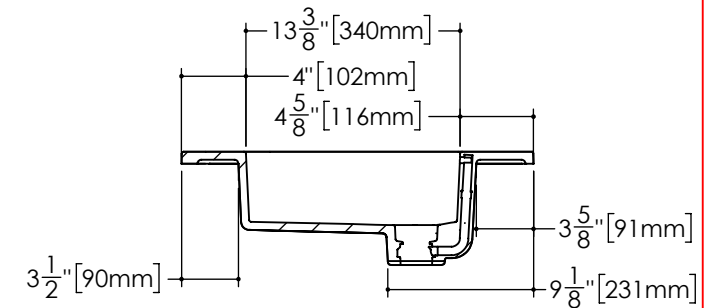

Top view

Perspective view
Esc: 1:20

Front view

Side View

Notes: (En.) Approximate measurement. The manufacturer accept 1/4" (6.35mm) variance. Refer to technical sheet for more information.
WETSTYLE cannot be held responsible for any technical errors and reserves the right to make revisions without notice.

Notes: (En.) Approximate measurement. The manufacturer accept 1/4" (6.35mm) variance. Refer to technical sheet for more information.
WETSTYLE cannot be held responsible for any technical errors and reserves the right to make revisions without notice.

Side View

Top view

Perspective view
Esc: 1:20

Front view

Side View

www.WETSTYLE.ca - Montreal - Canada
Tel. 450.536.9000 - 1 888.536.9001 - Fax. 450.536.0202

Notes: (En.) Approximate measurement. The manufacturer accept 1/4" (6.35mm) variance. Refer to technical sheet for more information. WETSTYLE cannot be held responsible for any technical errors and reserves the right to make revisions without notice.