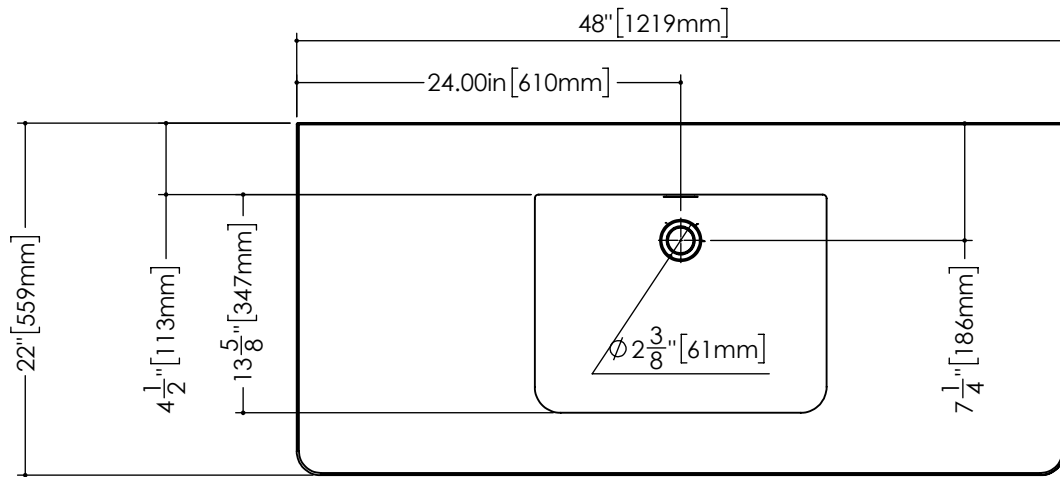

Top view

Perspective view
Esc: 1:20