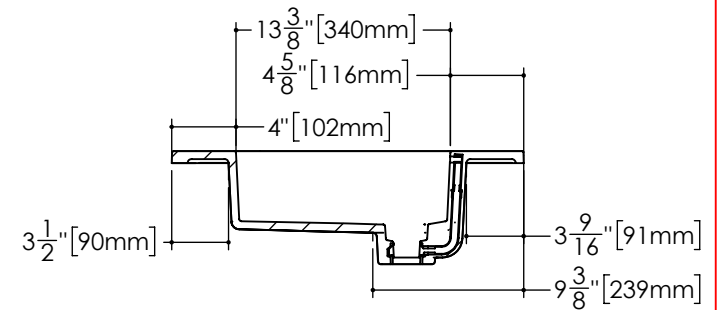

Perspective view
Esc: 1:20

Side View