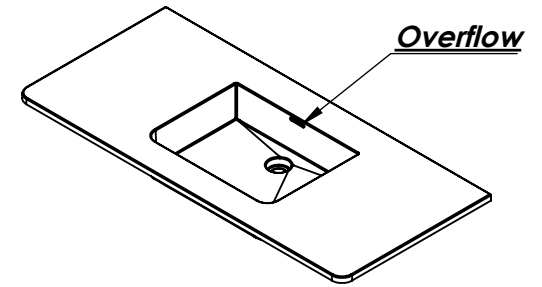

Perspective view
Esc: 1:20