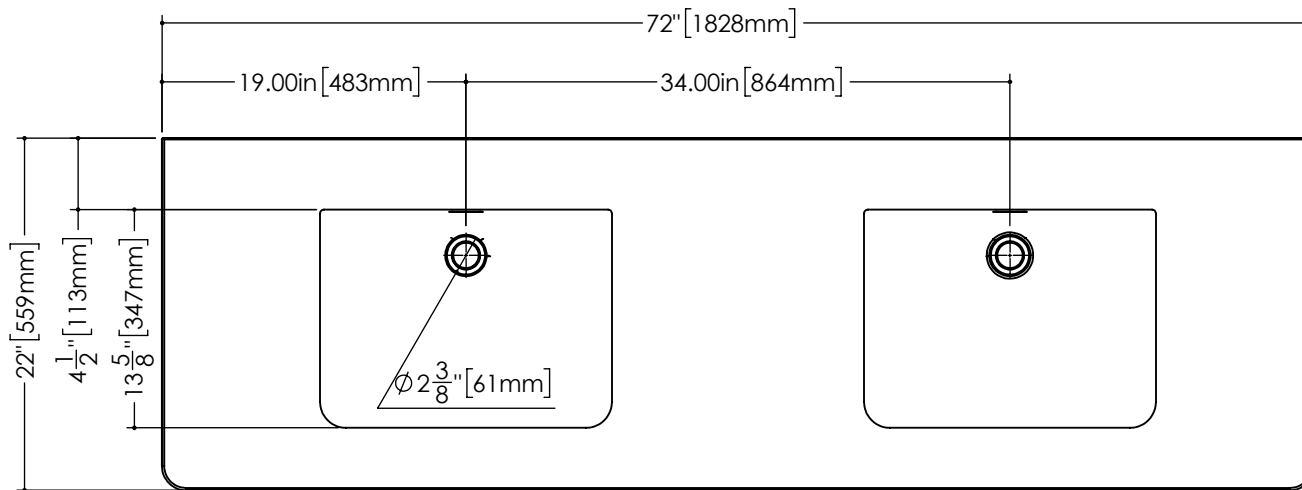

Top view

Perspective view
Esc: 1:20

www.WETSTYLE.ca - Montreal - Canada
Tel. 450.536.9000 - 1 888.536.9001 - Fax. 450.536.0202

Notes: (En.) Approximate measurement. The manufacturer accept 1/4" (6.35mm) variance. Refer to technical sheet for more information.
WETSTYLE cannot be held responsible for any technical errors and reserves the right to make revisions without notice.

(Fr.) Mesures approximatives. Le manufacturier accepte une tolérance de 1/4" (6.35mm). Consulter la fiche technique pour plus d'informations.
WETSTYLE ne peut être tenu responsable des erreurs techniques qui pourraient s'y être glissées et se réserve le droit d'effectuer des modifications sans préavis.

BAUHAUS Collection
VBHXS 72 Model/Modèle
1:12 Scale/Échelle
2020-05-06 Version