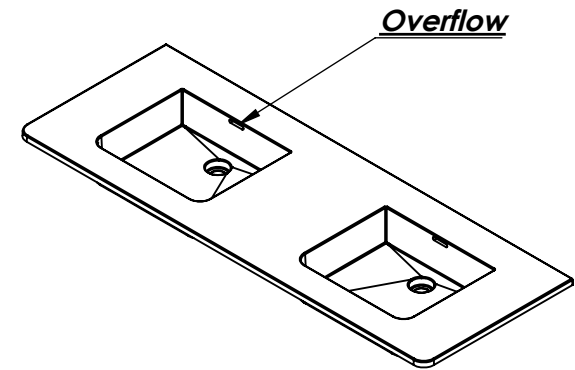

BAUHAUS Collection
BVHXS 36 Model/Modèle
1:12 Scale/Échelle
2020-05-06 Version

Top view

Perspective view
Esc: 1:20

Front view

Side View

Top view

Perspective view
Esc: 1:20

Front view

Side View

Top view

Perspective view
Esc: 1:20

Front view

Side View

www.WETSTYLE.ca - Montreal - Canada
Tel. 450.536.9000 - 1 888.536.9001 - Fax. 450.536.0202

Notes: (En.) Approximate measurement. The manufacturer accept 1/4" (6.35mm) variance. Refer to technical sheet for more information. WETSTYLE cannot be held responsible for any technical errors and reserves the right to make revisions without notice.