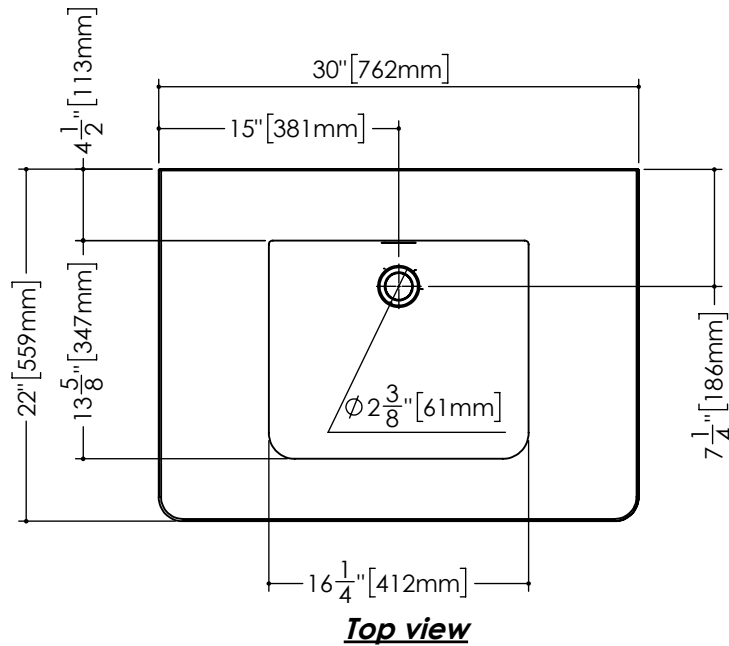

Perspective view
Esc: 1:20