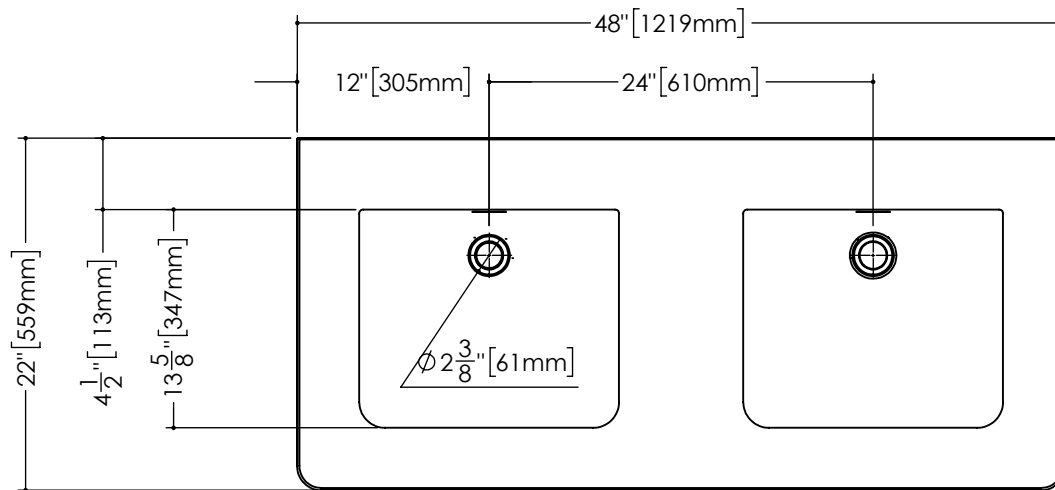

Perspective view
Esc: 1:20