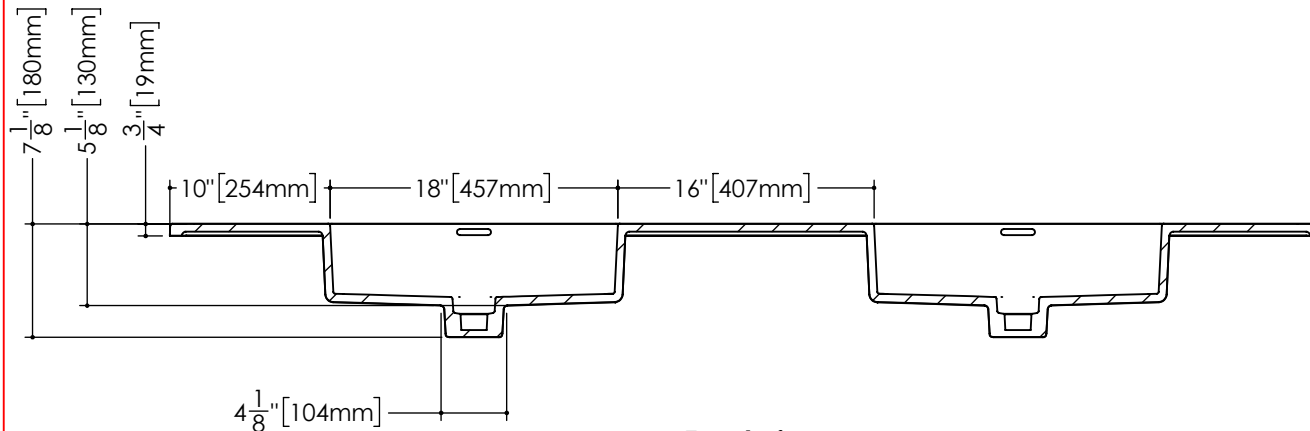

Perspective view
Esc: 1:20

Front view

www.WETSTYLE.ca - Montreal - Canada
Tel. 450.536.9000 - 1 888.536.9001 - Fax. 450.536.0202

Notes: (En.) Approximate measurement. The manufacturer accept 1/4" (6.35mm) variance. Refer to technical sheet for more information.
WETSTYLE cannot be held responsible for any technical errors and reserves the right to make revisions without notice.

(Fr.) Mesures approximatives. Le manufacturier accepte une tolérance de 1/4" (6.35mm). Consulter la fiche technique pour plus d'informations.
WETSTYLE ne peut être tenu responsable des erreurs techniques qui pourraient s'y être glissées et se réserve le droit d'effectuer des modifications sans préavis.

BAUHAUS Collection
VBHXS 72 Model/Modèle
1:12 Scale/Échelle
2020-05-06 Version