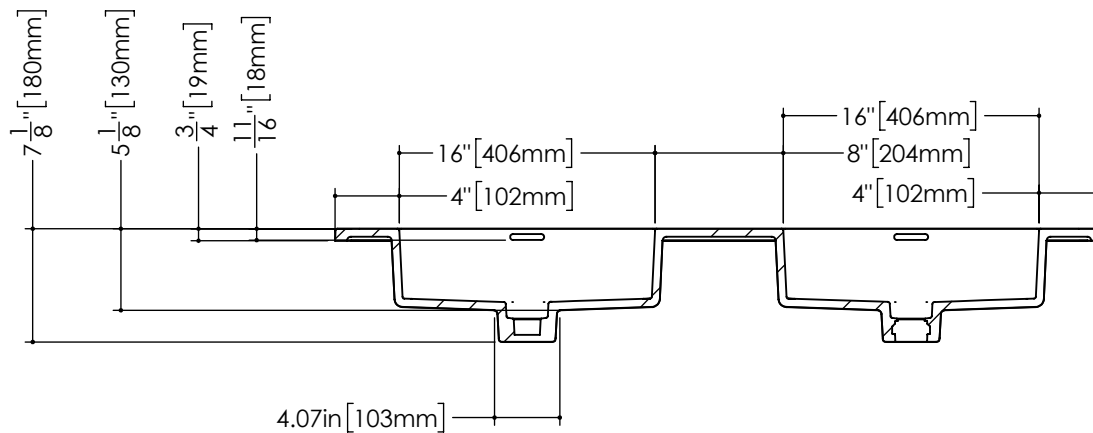

Top view

Front view