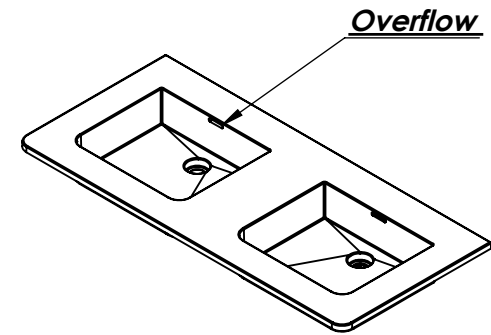

Notes: (En.) Approximate measurement. The manufacturer accept 1/4" (6.35mm) variance. Refer to technical sheet for more information.
WETSTYLE cannot be held responsible for any technical errors and reserves the right to make revisions without notice.

(Fr.) Mesures approximatives. Le manufacturier accepte une tolérance de 1/4" (6.35mm). Consulter la fiche technique pour plus d'informations.
WETSTYLE ne peut être tenu responsable des erreurs techniques qui pourraient s'y être glissées et se réserve le droit d'effectuer des modifications sans préavis.

BAUHAUS Collection
BVHXS 36 Model/Modèle
1:12 Scale/Échelle
2020-05-06 Version

Top view

Perspective view
Esc: 1:20

Front view

Side View

Top view

Perspective view
Esc: 1:20

Front view

Side View

Top view

Perspective view
Esc: 1:20

Front view

Side View

www.WETSTYLE.ca - Montreal - Canada
Tel. 450.536.9000 - 1 888.536.9001 - Fax. 450.536.0202

Notes: (En.) Approximate measurement. The manufacturer accept 1/4" (6.35mm) variance. Refer to technical sheet for more information. WETSTYLE cannot be held responsible for any technical errors and reserves the right to make revisions without notice.