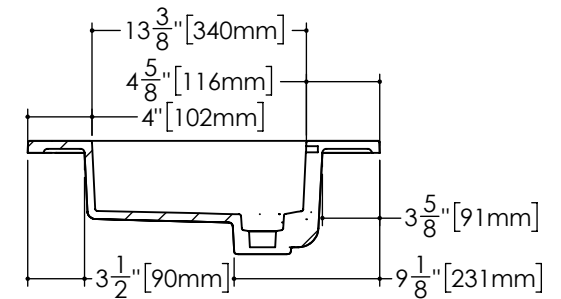

Notes: (En.) Approximate measurement. The manufacturer accept 1/4" (6.35mm) variance. Refer to technical sheet for more information.
WETSTYLE cannot be held responsible for any technical errors and reserves the right to make revisions without notice.

Side View

Top view

Perspective view
Esc: 1:20

Front view

Side View

www.WETSTYLE.ca - Montreal - Canada
Tel. 450.536.9000 - 1 888.536.9001 - Fax. 450.536.0202

Notes: (En.) Approximate measurement. The manufacturer accept 1/4" (6.35mm) variance. Refer to technical sheet for more information. WETSTYLE cannot be held responsible for any technical errors and reserves the right to make revisions without notice.

(Fr.) Mesures approximatives. Le manufacturier accepte une tolérance de 1/4" (6.35mm). Consulter la fiche technique pour plus d'informations. WETSTYLE ne peut être tenu responsable des erreurs techniques qui pourraient s'y être glissées et se réserve le droit d'effectuer des modifications sans préavis.