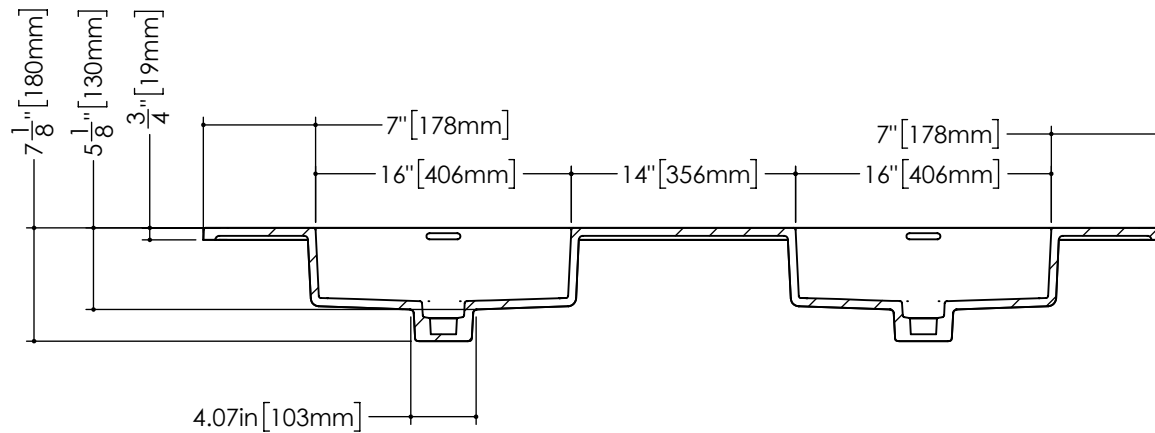

Top view

Perspective view
Esc: 1:20

Front view

Side View

Notes: (En.) Approximate measurement. The manufacturer accept 1/4" (6.35mm) variance. Refer to technical sheet for more information.
WETSTYLE cannot be held responsible for any technical errors and reserves the right to make revisions without notice.

Notes: (En.) Approximate measurement. The manufacturer accept 1/4" (6.35mm) variance. Refer to technical sheet for more information.
WETSTYLE cannot be held responsible for any technical errors and reserves the right to make revisions without notice.

Side View

Top view

Perspective view
Esc: 1:20

Front view

Side View

www.WETSTYLE.ca - Montreal - Canada
Tel. 450.536.9000 - 1 888.536.9001 - Fax. 450.536.0202

Notes: (En.) Approximate measurement. The manufacturer accept 1/4" (6.35mm) variance. Refer to technical sheet for more information. WETSTYLE cannot be held responsible for any technical errors and reserves the right to make revisions without notice.