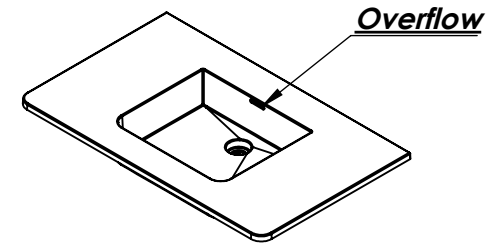

Perspective view
Esc: 1:20