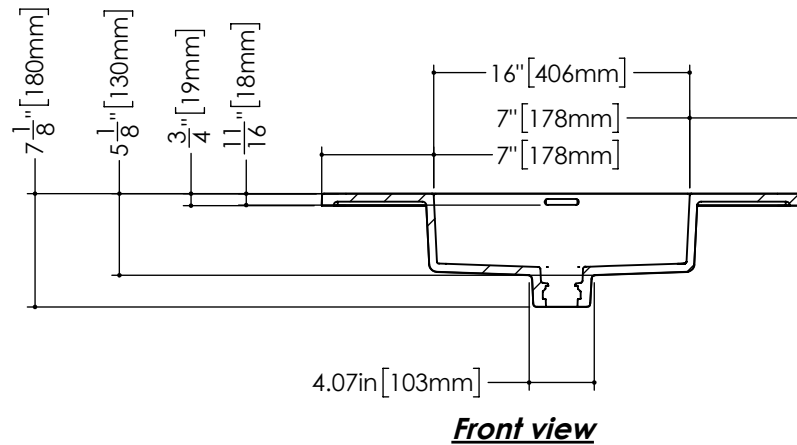

Top view

Perspective view
Esc: 1:20

Front view

Side View

Notes: (En.) Approximate measurement. The manufacturer accept 1/4" (6.35mm) variance. Refer to technical sheet for more information.
WETSTYLE cannot be held responsible for any technical errors and reserves the right to make revisions without notice.

(Fr.) Mesures approximatives. Le manufacturier accepte une tolérance de 1/4" (6.35mm). Consulter la fiche technique pour plus d'informations.
WETSTYLE ne peut être tenu responsable des erreurs techniques qui pourraient s'y être glissées et se réserve le droit d'effectuer des modifications sans préavis.

Notes: (En.) Approximate measurement. The manufacturer accept 1/4" (6.35mm) variance. Refer to technical sheet for more information.
WETSTYLE cannot be held responsible for any technical errors and reserves the right to make revisions without notice.