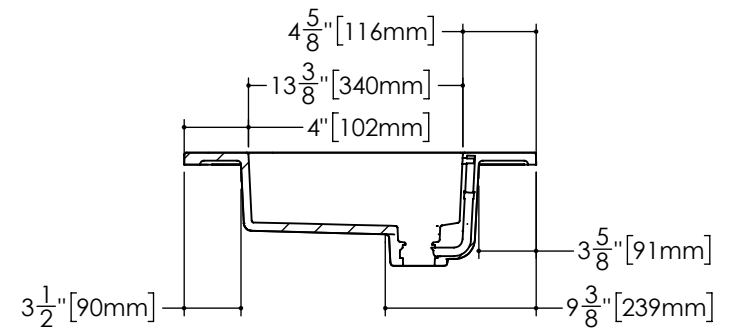

Top view

Perspective view
Esc: 1:20

Front view

Side View

Notes: (En.) Approximate measurement. The manufacturer accept 1/4" (6.35mm) variance. Refer to technical sheet for more information.
WETSTYLE cannot be held responsible for any technical errors and reserves the right to make revisions without notice.

(Fr.) Mesures approximatives. Le manufacturier accepte une tolérance de 1/4" (6.35mm). Consulter la fiche technique pour plus d'informations.
WETSTYLE ne peut être tenu responsable des erreurs techniques qui pourraient s'y être glissées et se réserve le droit d'effectuer des modifications sans préavis.

Notes: (En.) Approximate measurement. The manufacturer accept 1/4" (6.35mm) variance. Refer to technical sheet for more information.
WETSTYLE cannot be held responsible for any technical errors and reserves the right to make revisions without notice.