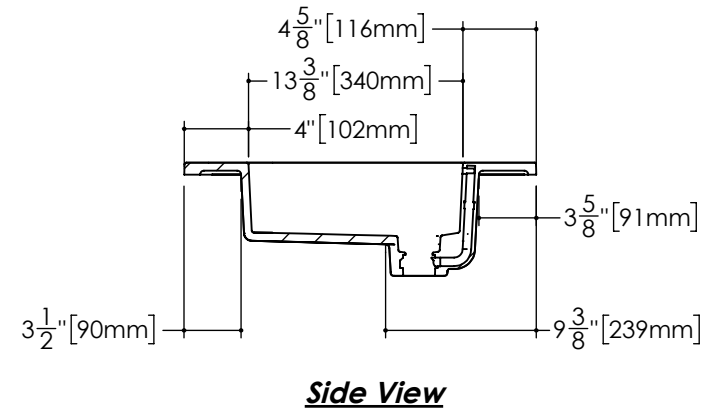

Top view

Perspective view
Esc: 1:20

Front view

Side View

Notes: (En.) Approximate measurement. The manufacturer accept 1/4" (6.35mm) variance. Refer to technical sheet for more information.
WETSTYLE cannot be held responsible for any technical errors and reserves the right to make revisions without notice.

(Fr.) Mesures approximatives. Le manufacturier accepte une tolérance de 1/4" (6.35mm). Consulter la fiche technique pour plus d'informations.
WETSTYLE ne peut être tenu responsable des erreurs techniques qui pourraient s'y être glissées et se réserve le droit d'effectuer des modifications sans préavis.

Notes: (En.) Approximate measurement. The manufacturer accept 1/4" (6.35mm) variance. Refer to technical sheet for more information.
WETSTYLE cannot be held responsible for any technical errors and reserves the right to make revisions without notice.