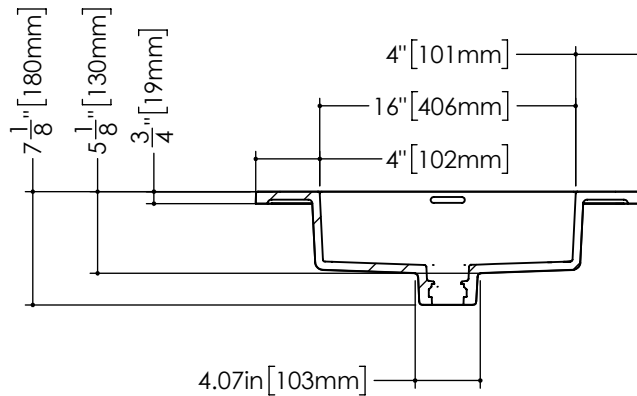

Top view

Perspective view
Esc: 1:20

Front view

Side View

Notes: (En.) Approximate measurement. The manufacturer accept 1/4" (6.35mm) variance. Refer to technical sheet for more information.
WETSTYLE cannot be held responsible for any technical errors and reserves the right to make revisions without notice.

(Fr.) Mesures approximatives. Le manufacturier accepte une tolérance de 1/4" (6.35mm). Consulter la fiche technique pour plus d'informations.
WETSTYLE ne peut être tenu responsable des erreurs techniques qui pourraient s'y être glissées et se réserve le droit d'effectuer des modifications sans préavis.

Notes: (En.) Approximate measurement. The manufacturer accept 1/4" (6.35mm) variance. Refer to technical sheet for more information.
WETSTYLE cannot be held responsible for any technical errors and reserves the right to make revisions without notice.