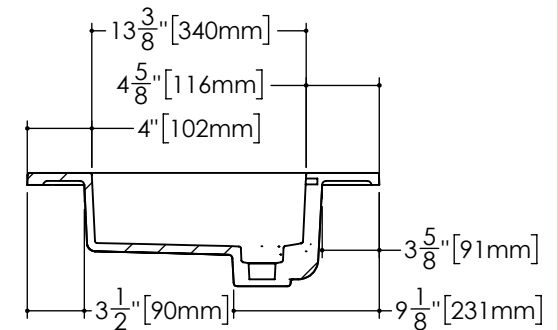

Side View

Top view

Perspective view
Esc: 1:20

Front view

Side View

www.WETSTYLE.ca - Montreal - Canada
Tel. 450.536.9000 - 1 888.536.9001 - Fax. 450.536.0202

Notes: (En.) Approximate measurement. The manufacturer accept 1/4" (6.35mm) variance. Refer to technical sheet for more information. WETSTYLE cannot be held responsible for any technical errors and reserves the right to make revisions without notice.

(Fr.) Mesures approximatives. Le manufacturier accepte une tolérance de 1/4" (6.35mm). Consulter la fiche technique pour plus d'informations. WETSTYLE ne peut être tenu responsable des erreurs techniques qui pourraient s'y être glissées et se réserve le droit d'effectuer des modifications sans préavis.

BAUHAUS Collection
VBHXS 60 Model/Modèle
1:12 Scale/Échelle
2020-05-06 Version

Top view

Perspective view
Esc: 1:20

Front view

Side View

www.WETSTYLE.ca - Montreal - Canada
Tel. 450.536.9000 - 1 888.536.9001 - Fax. 450.536.0202

Notes: (En.) Approximate measurement. The manufacturer accept 1/4" (6.35mm) variance. Refer to technical sheet for more information.
WETSTYLE cannot be held responsible for any technical errors and reserves the right to make revisions without notice.