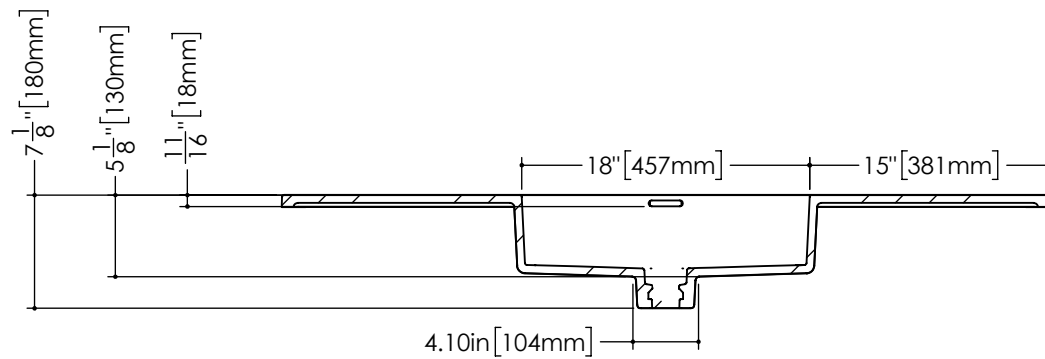

Perspective view
Esc: 1:20

Front view