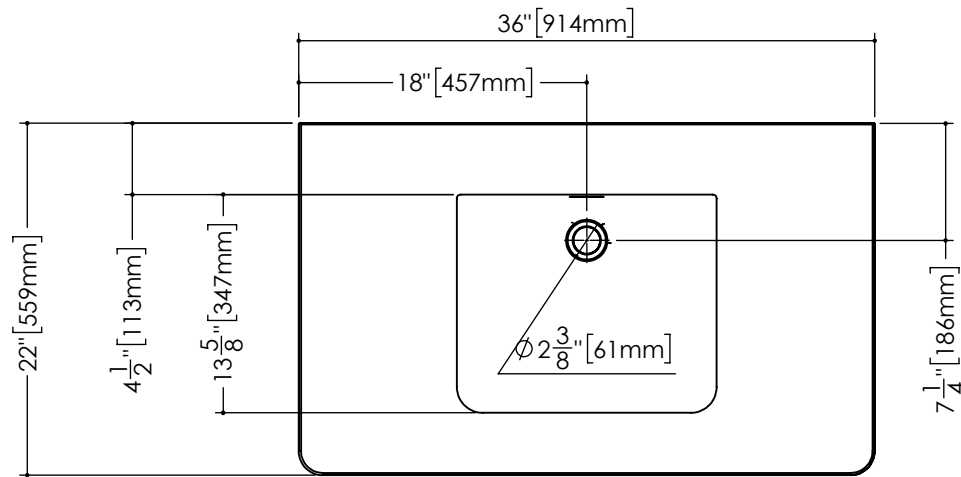

Perspective view
Esc: 1:20

Notes: (En.) Approximate measurement. The manufacturer accept 1/4" (6.35mm) variance. Refer to technical sheet for more information.
WETSTYLE cannot be held responsible for any technical errors and reserves the right to make revisions without notice.

(Fr.) Mesures approximatives. Le manufacturier accepte une tolérance de 1/4" (6.35mm). Consulter la fiche technique pour plus d'informations.
WETSTYLE ne peut être tenu responsable des erreurs techniques qui pourraient s'y être glissées et se réserve le droit d'effectuer des modifications sans préavis.

BAUHAUS Collection
BVHXS 36 Model/Modèle
1:12 Scale/Échelle
2020-05-06 Version