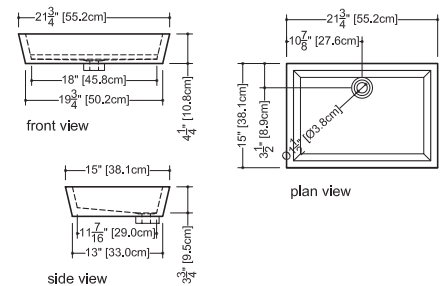

The following configuration is part of the Quick Ship Program* :

VC821U-O-PC-G

True High Gloss™ finish, polished chrome overflow

*Contact a local authorized dealer for more details.

WETSTYLE cannot be held responsible for any technical errors and reserves the right to make revisions without notice.

Approximate measurement
The manufacturer accept 1/4" (6.35mm) variance.

WETSTYLE.CA — Montreal, Canada
T. 1 888 536.9001 — F. 450 536.0202