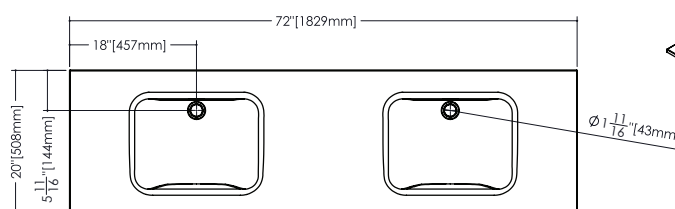

Element

Lavatories VELXS 72

inch 72 x 20 x 5/8 mm 1829 x 508 x 16

Interior dimensions

- inch 19 1/8 x 14 5/8 x 4 1/8
- mm 486 x 371 x 105

Weight

- 44 lb — 20 kg

Installation

Material

- WETMAR BiO™

Color and finishes

- White, True High Gloss™ or matte

Codes / Standards Applicables

- IAPMO-ANSI Z124.1
- IAPMO-ANSI Z124.3
- CSA B 45.0
- CSA B45.4

plan view

perspective view

front view

side view

Profile thickness

WETSTYLE cannot be held responsible for any technical errors and reserves the right to make revisions without notice.

Approximate measurement. The manufacturer accept 1/4" (6.35mm) variance.