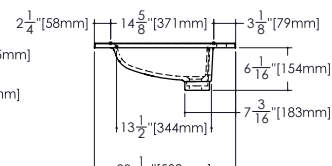

Element

Lavatories VELXS 72

inch 72 x 20 x 5/8 mm 1829 x 508 x 16

Interior dimensions

- inch 19 1/8 x 14 5/8 x 4 1/8
- mm 486 x 371 x 105

Weight

- 44 lb — 20 kg

Installation

front view

side view

Profile thickness

WETSTYLE cannot be held responsible for any technical errors and reserves the right to make revisions without notice.

Approximate measurement. The manufacturer accept 1/4" (6.35mm) variance.