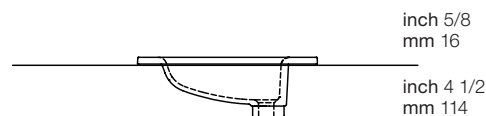

Element

Lavatories VELXS 72

inch 72 x 20 x 5/8 mm 1829 x 508 x 16

Interior dimensions

- inch 19 1/8 x 14 5/8 x 4 1/8
- mm 486 x 371 x 105

Weight

- 44 lb — 20 kg

Installation

Material

- WETMAR BiO™

Color and finishes

- White, True High Gloss™ or matte

Codes / Standards Applicables

- IAPMO-ANSI Z124.1
- IAPMO-ANSI Z124.3
- CSA B 45.0
- CSA B45.4

plan view

perspective view

front view

side view

Profile thickness

WETSTYLE cannot be held responsible for any technical errors and reserves the right to make revisions without notice.

Approximate measurement. The manufacturer accept 1/4" (6.35mm) variance.