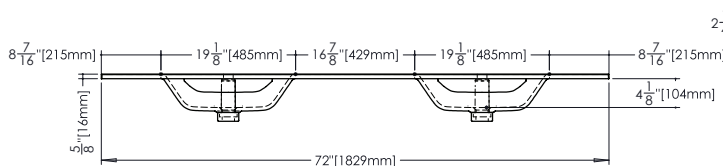

Element

Lavatories VELXS 72

inch 72 x 20 x 5/8 mm 1829 x 508 x 16

Interior dimensions

- inch 19 1/8 x 14 5/8 x 4 1/8
- mm 486 x 371 x 105

Weight

- 44 lb — 20 kg

Installation

front view

side view

Profile thickness

WETSTYLE cannot be held responsible for any technical errors and reserves the right to make revisions without notice.

Approximate measurement. The manufacturer accept 1/4" (6.35mm) variance.