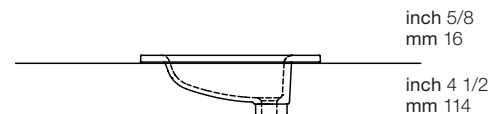

Element

Lavatories **VELXS 48**

inch 48 x 20 x 5/8 mm 1219 x 508 x 16

Interior dimensions

- inch 19 1/8 x 14 5/8 x 4 1/8
- mm 486 x 371 x 105

Weight

- 31 lb — 14 kg

Installation

Material

- WETMAR BiO™

Color and finishes

- White, True High Gloss™ or matte

Codes / Standards Applicable

- IAPMO-ANSI Z124.1
- IAPMO-ANSI Z124.3
- CSA B 45.0
- CSA B45.4

Profile thickness

WETSTYLE cannot be held responsible for any technical errors and reserves the right to make revisions without notice.

Approximate measurement. The manufacturer accept 1/4" (6.35mm) variance.

www.WETSTYLE.COM - Montreal - Canada
Tel. 1 888.536.9001 - service@wetstyle.com