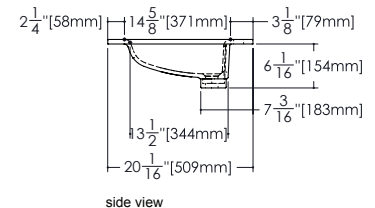

Codes / Standards Applicable

- IAPMO-ANSI Z124.1
- IAPMO-ANSI Z124.3
- CSA B 45.0
- CSA B45.4