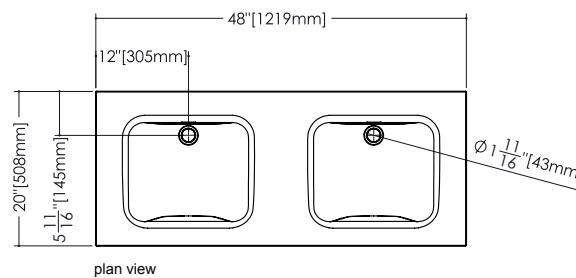

Element

Lavatories **VELXS 48**

inch 48 x 20 x 5/8 mm 1219 x 508 x 16

Interior dimensions

- inch 19 1/8 x 14 5/8 x 4 1/8
- mm 486 x 371 x 105

Weight

- 31 lb — 14 kg

Installation

Material

- WETMAR BiO™

Color and finishes

- White, True High Gloss™ or matte

Codes / Standards Applicable

- IAPMO-ANSI Z124.1
- IAPMO-ANSI Z124.3
- CSA B 45.0
- CSA B45.4

Profile thickness

WETSTYLE cannot be held responsible for any technical errors and reserves the right to make revisions without notice.

Approximate measurement. The manufacturer accept 1/4" (6.35mm) variance.

www.WETSTYLE.COM - Montreal - Canada
Tel. 1 888.536.9001 - service@wetstyle.com