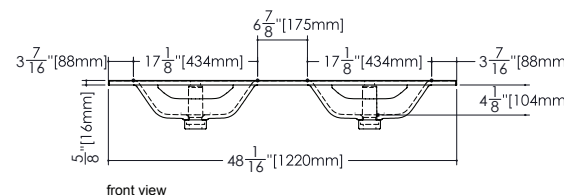

Codes / Standards Applicable

- IAPMO-ANSI Z124.1
- IAPMO-ANSI Z124.3
- CSA B 45.0
- CSA B45.4