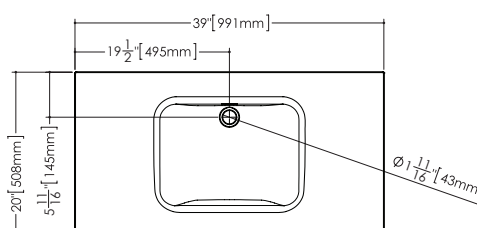

Codes / Standards Applicables

- IAPMO-ANSI Z124.1
- IAPMO-ANSI Z124.3
- CSA B 45.0
- CSA B45.4

plan view