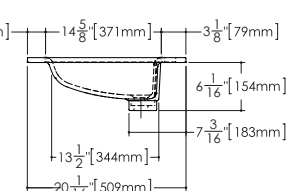

Flement

Lavatories VELXS 39

inch 39 x 20 x 5/8 mm 991 x 508 x 16

Interior dimensions

- inch 19 1/8 x 14 5/8 x 4 1/8
- mm 486 x 371 x 105

Weight

- 24 lb — 11 kg

Installation

front view

side view

Profile thickness

WETSTYLE cannot be held responsible for any technical errors and reserves the right to make revisions without notice.

Approximate measurement. The manufacturer accept 1/4" (6.35mm) variance.