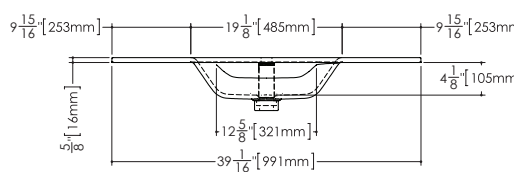

front view

side view

Profile thickness

WETSTYLE cannot be held responsible for any technical errors and reserves the right to make revisions without notice.

Approximate measurement. The manufacturer accept 1/4" (6.35mm) variance.