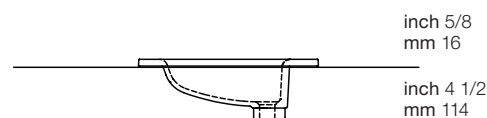

Flement

Lavatories VELXS 39

inch 39 x 20 x 5/8 mm 991 x 508 x 16

Interior dimensions

- inch 19 1/8 x 14 5/8 x 4 1/8
- mm 486 x 371 x 105

Weight

- 24 lb — 11 kg

Installation

Material

- WETMAR BiO™

Color and finishes

- White, True High Gloss™ or matte

Codes / Standards Applicables

- IAPMO-ANSI Z124.1
- IAPMO-ANSI Z124.3
- CSA B 45.0
- CSA B45.4

plan view

perspective view

front view

side view

Profile thickness

WETSTYLE cannot be held responsible for any technical errors and reserves the right to make revisions without notice.

Approximate measurement. The manufacturer accept 1/4" (6.35mm) variance.