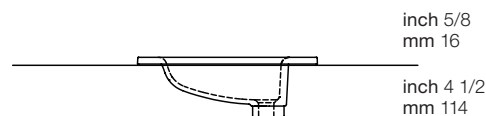

Element

Lavatories **VELXS 24**

inch 24 x 20 x 5/8 mm 610 x 508 x 16

Interior dimensions

- inch 19 1/8 x 14 5/8 x 4 1/8
- mm 486 x 371 x 105

Weight

- 16 lb — 7 kg

Installation

Material

- WETMAR BiO™

Color and finishes

- White, True High Gloss™ or matte

Codes / Standards Applicables

- IAPMO-ANSI Z124.1
- IAPMO-ANSI Z124.3
- CSA B 45.0
- CSA B45.4

plan view

perspective view

front view

side view

Profile thickness

WETSTYLE cannot be held responsible for any technical errors and reserves the right to make revisions without notice.

Approximate measurement. The manufacturer accept 1/4" (6.35mm) variance.