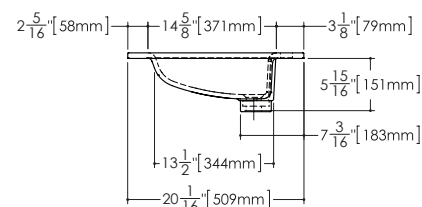

Element

Lavatories **VELXS 24**

inch 24 x 20 x 5/8 mm 610 x 508 x 16

Interior dimensions

- inch 19 1/8 x 14 5/8 x 4 1/8
- mm 486 x 371 x 105

Weight

- 16 lb — 7 kg

Installation

front view

side view

Profile thickness

WETSTYLE cannot be held responsible for any technical errors and reserves the right to make revisions without notice.

Approximate measurement. The manufacturer accept 1/4" (6.35mm) variance.