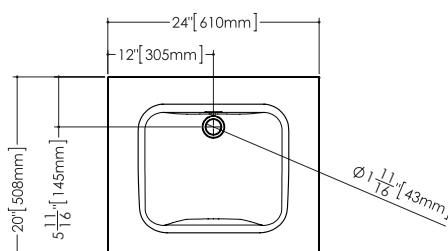

Element

Lavatories **VELXS 24**

inch 24 x 20 x 5/8 mm 610 x 508 x 16

Interior dimensions

- inch 19 1/8 x 14 5/8 x 4 1/8
- mm 486 x 371 x 105

Weight

- 16 lb — 7 kg

Installation

Material

- WETMAR BiO™

Color and finishes

- White, True High Gloss™ or matte

Codes / Standards Applicables

- IAPMO-ANSI Z124.1
- IAPMO-ANSI Z124.3
- CSA B 45.0
- CSA B45.4

plan view

perspective view

front view

side view

Profile thickness

WETSTYLE cannot be held responsible for any technical errors and reserves the right to make revisions without notice.

Approximate measurement. The manufacturer accept 1/4" (6.35mm) variance.