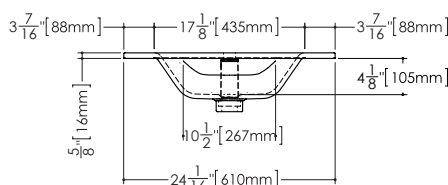

Element

Lavatories **VELXS 24**

inch 24 x 20 x 5/8 mm 610 x 508 x 16

Interior dimensions

- inch 19 1/8 x 14 5/8 x 4 1/8
- mm 486 x 371 x 105

Weight

- 16 lb — 7 kg

Installation

front view

side view

Profile thickness

WETSTYLE cannot be held responsible for any technical errors and reserves the right to make revisions without notice.

Approximate measurement. The manufacturer accept 1/4" (6.35mm) variance.