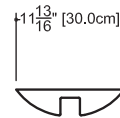

#### ■ Round platter

dimensions:  
inch 11 3/4" diameter  
cm 30

#### ■ Weight

lb - 5    kg - 2.5

plan view

side view

front view

WETSTYLE cannot be held responsible for any technical errors and reserves the right to make revisions without notice.  
Approximate measurement. The manufacturer accepts 1/4" (6.35mm) variance.