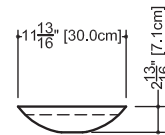

#### ■ Round platter

dimensions:  
inch 11 3/4" diameter  
cm 30

#### ■ Weight

lb - 5    kg - 2.5

plan view

side view

front view

WETSTYLE cannot be held responsible for any technical errors and reserves the right to make revisions without notice.  
Approximate measurement. The manufacturer accepts 1/4" (6.35mm) variance.