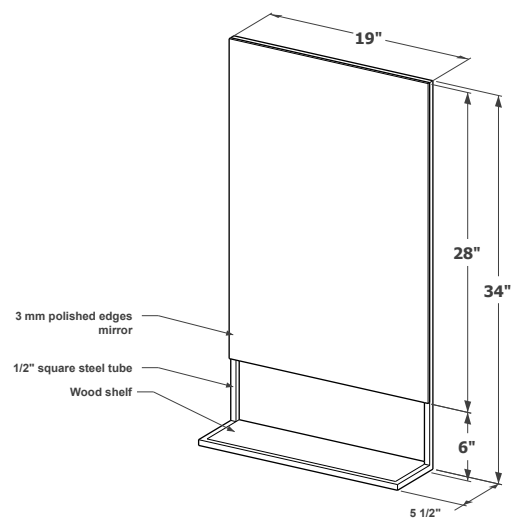

Mirror C2 19MR

inch 5 1/2 depth x 19 length x 34 height mm 140 x 480 x 864

Material

- 3 mm polished edges mirror
- Pure grade 304 stainless steel, solid bar, with powder-coated finish

Finishes and colors

- stainless steel - matte black
- wood shelf - Walnut Natural

WETSTYLE cannot be held responsible for any technical errors and reserves the right to make revisions without notice.

Approximate measurement. The manufacturer accept 1/4" (6.35mm) variance.

www.WETSTYLE.COM - Montreal - Canada
Tel. 1 888.536.9001 - service@wetstyle.com