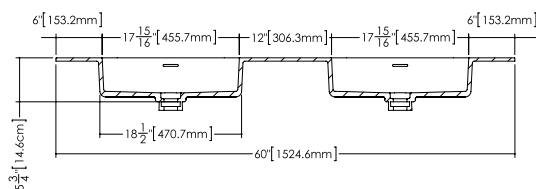

Déco

Lavatory VDCOXS 60

inch 60 1/8 x 22 1/16 x 7/16 mm 1527 x 561 x 11

Interior dimensions

- inch 15 15/16 x 13 15/16 x 4 9/16
- mm 405 x 355 x 116

Weight

- 38 lb — 17 kg

Installation

Top view

Front view

Profile view

WETSTYLE cannot be held responsible for any technical errors and reserves the right to make revisions without notice.

Approximate measurement. The manufacturer accept 1/4" (6.35mm) variance.