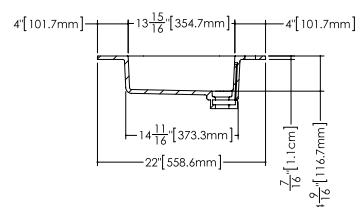

Déco

Lavatory VDCOXS 60

inch 60 1/8 x 22 1/16 x 7/16 mm 1527 x 561 x 11

Interior dimensions

- inch 15 15/16 x 13 15/16 x 4 9/16
- mm 405 x 355 x 116

Weight

- 38 lb — 17 kg

Installation

Top view

Front view

Profile view

WETSTYLE cannot be held responsible for any technical errors and reserves the right to make revisions without notice.

Approximate measurement. The manufacturer accept 1/4" (6.35mm) variance.