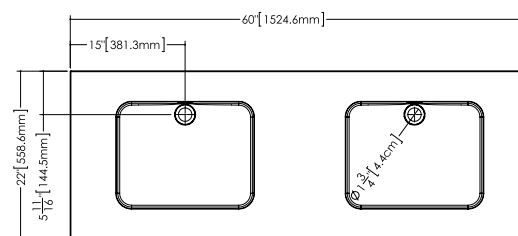

Déco

Lavatory VDCOXS 60

inch 60 1/8 x 22 1/16 x 7/16 mm 1527 x 561 x 11

Interior dimensions

- inch 15 15/16 x 13 15/16 x 4 9/16
- mm 405 x 355 x 116

Weight

- 38 lb — 17 kg

Installation

Material

- WETMAR BiO™

Color and finishes

- White, True High Gloss™ or matte

Codes / Standards Applicables

- IAPMO-ANSI Z124.1
- IAPMO-ANSI Z124.3
- CSA B 45.0
- CSA B45.4

IMPORTANT

The Déco washbasins have recessed drain holes. For a perfect look, we strongly recommend using the following WETSTYLE pop-up drain models: DS02RF (no overflow) or DS02RF-O (with overflow).

Top view

Front view

Profile view

WETSTYLE cannot be held responsible for any technical errors and reserves the right to make revisions without notice.

Approximate measurement. The manufacturer accept 1/4" (6.35mm) variance.