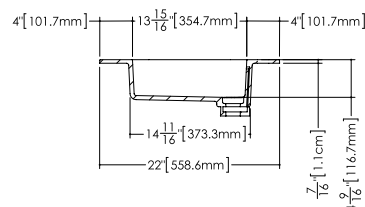

Déco

Lavatory VDCOXS 36

inch 36 ¹/₈ x 22 ¹/₁₆ x 7 ⁷/₁₆ mm 917 x 561 x 11

Interior dimensions

- inch 15 ¹⁵/₁₆ x 13 ¹⁵/₁₆ x 4 ⁹/₁₆
- mm 405 x 355 x 116

Weight

- 22lb — 10kg

Installation

Top view

Front view

Profile view

WETSTYLE cannot be held responsible for any technical errors and reserves the right to make revisions without notice.

Approximate measurement. The manufacturer accept 1/4" (6.35mm) variance.