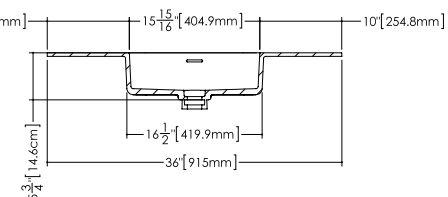

Déco

Lavatory VDCOXS 36

inch 36 ¹/₈ x 22 ¹/₁₆ x 7 ⁷/₁₆ mm 917 x 561 x 11

Interior dimensions

- inch 15 ¹⁵/₁₆ x 13 ¹⁵/₁₆ x 4 ⁹/₁₆
- mm 405 x 355 x 116

Weight

- 22lb — 10kg

Installation

Top view

Front view

Profile view

WETSTYLE cannot be held responsible for any technical errors and reserves the right to make revisions without notice.

Approximate measurement. The manufacturer accept 1/4" (6.35mm) variance.