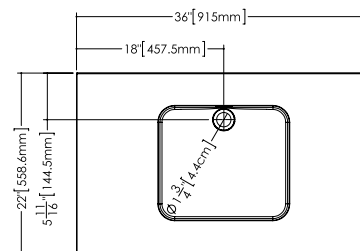

Déco

Lavatory VDCOXS 36

inch 36 ¹/₈ x 22 ¹/₁₆ x 7 ⁷/₁₆ mm 917 x 561 x 11

Interior dimensions

- inch 15 ¹⁵/₁₆ x 13 ¹⁵/₁₆ x 4 ⁹/₁₆
- mm 405 x 355 x 116

Weight

- 22lb — 10kg

Installation

Material

- WETMAR BiO™

Color and finishes

- White, True High Gloss™ or matte

Codes / Standards Applicables

- IAPMO-ANSI Z124.1
- IAPMO-ANSI Z124.3
- CSA B 45.0
- CSA B45.4

IMPORTANT

The Déco washbasins have recessed drain holes. For a perfect look, we strongly recommend using the following WETSTYLE pop-up drain models: DS02RF (no overflow) or DS02RF-O (with overflow).

Top view

Front view

Profile view

WETSTYLE cannot be held responsible for any technical errors and reserves the right to make revisions without notice.

Approximate measurement. The manufacturer accept 1/4" (6.35mm) variance.