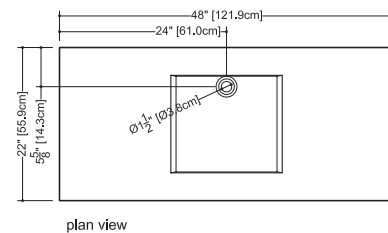

## VC 48C

inch 48x22x4 mm 1219x559x102

■ interior dimensions

inch 16x14x3.375 mm 406x356x86

■ weight

lb - 40 kg - 19

■ installation

above counter

WETSTYLE cannot be held responsible for any technical errors and reserves the right to make revisions without notice.

Approximate measurement.  
The manufacturer accept 1/4" (6.35mm) variance.

www.WETSTYLE.CA - Montreal - Canada  
Tel. 450.536.9000 - 1 888.536.9001 - Fax. 450.536.0202