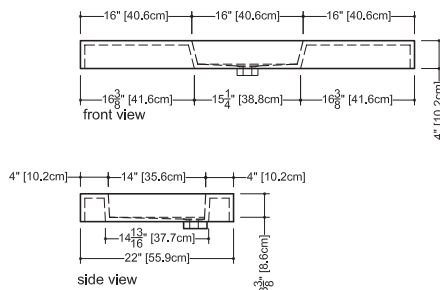

## VC 48C

inch 48x22x4 mm 1219x559x102

■ interior dimensions

inch 16x14x3.375 mm 406x356x86

■ weight

lb - 40 kg - 19

■ installation

above counter

WETSTYLE cannot be held responsible for any technical errors and reserves the right to make revisions without notice.

Approximate measurement.  
The manufacturer accept 1/4" (6.35mm) variance.

www.WETSTYLE.CA - Montreal - Canada  
Tel. 450.536.9000 - 1 888.536.9001 - Fax. 450.536.0202