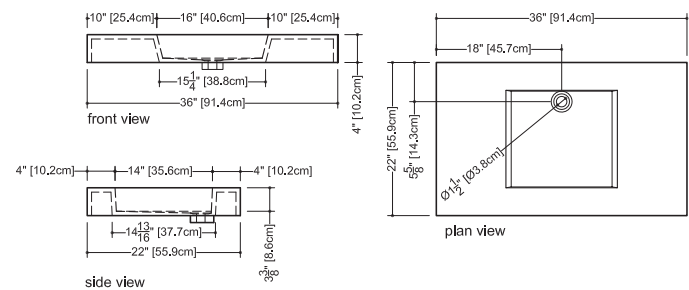

## VC 36C

inch 36x22x4 mm 914x559x102

■ **interior dimensions**  
inch 16x14x3.375 mm 406x356x86

■ **weight**  
lb - 32 kg - 15

■ **installation**  
above counter

■ **accessory**  
nil

■ **overflow**  
without overflow : VC 36C  
built-in overflow : VC 36C-O  
polished chrome or brushed nickel

■ **faucet hole**  
mono, 8" c/c or no hole

■ **material**  
WETMAR™, True High Gloss™  
or matte finish

■ **color**  
white

■ **codes/standards applicable**  
IAPMO-ANSI Z124.1 – IAPMO-ANSI Z124.3  
CSA B 45.0 – CSA B45.4

WETSTYLE cannot be held responsible for any technical errors and reserves the right to make revisions without notice.

Approximate measurement.  
The manufacturer accept 1/4" (6.35mm) variance.

www.WETSTYLE.CA - Montreal - Canada  
Tel. 450.536.9000 - 1 888.536.9001 - Fax. 450.536.0202