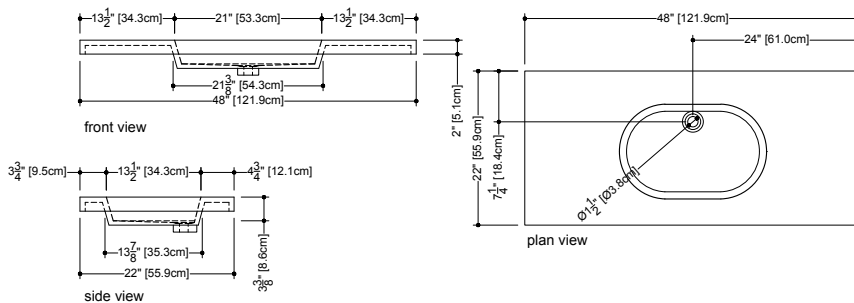

Ove

VOVS 48C

inch 48x22x2 mm 1219x559x51

■ interior dimensions

inch 21x13.5x3.375 mm 533x343x86

■ weight

lb - 27 kg - 12

■ installation

mono, 8" c/c or no hole

■ material

WETMAR BIO™, glossy or mat finish

■ color

white

■ codes/standards applicable

IAPMO-ANSI Z124.1

IAPMO-ANSI Z124.3

CSA B 45.0 - CSA B45.4

WETSTYLE cannot be held responsible for any technical errors and reserves the right to make revisions without notice.

Approximate measurement.
The manufacturer accept 1/4" (6.35mm) variance.