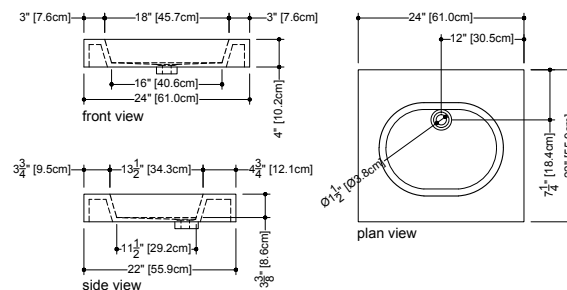

## VOV 24

inch 24x22x4 mm 610x559x102

■ **interior dimensions**

inch 18x13.5x3.375 mm 457x343x86

■ **weight**

lb - 23 kg - 11

■ **installation**

above counter

CSA B 45.0 – CSA B45.4

WETSTYLE cannot be held responsible for any technical errors and reserves the right to make revisions without notice.

Approximate measurement.  
The manufacturer accept 1/4" (6.35mm) variance.