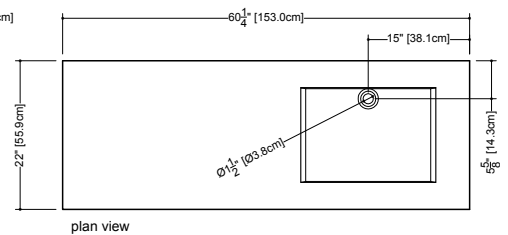

## VC 60R (right Lavatory)

inch 60.25 x 22 x 4 mm 1530 x 559 x 102

■ **interior dimensions**

inch 20 x 14 x 3.375 mm 508 x 356 x 86

■ **weight**

lb - 50 kg - 23

■ **installation**

above counter

CSA B 45.0 - CSA B45.4

WETSTYLE cannot be held responsible for any technical errors and reserves the right to make revisions without notice.

Approximate measurement.  
The manufacturer accept 1/4" (6.35mm) variance.