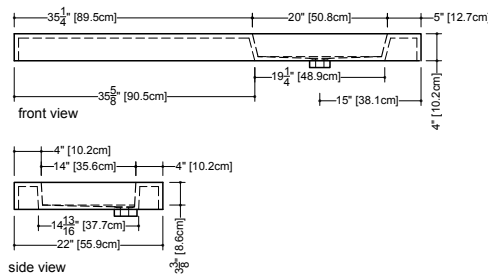

## VC 60R (right Lavatory)

inch 60.25 x 22 x 4 mm 1530 x 559 x 102

■ **interior dimensions**

inch 20 x 14 x 3.375 mm 508 x 356 x 86

■ **weight**

lb - 50 kg - 23

■ **installation**

above counter

CSA B 45.0 - CSA B45.4

WETSTYLE cannot be held responsible for any technical errors and reserves the right to make revisions without notice.

Approximate measurement.  
The manufacturer accept 1/4" (6.35mm) variance.