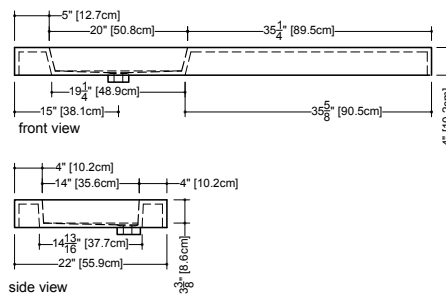

■ **codes/standards applicable**

IAPMO-ANSI Z124.1 - IAPMO-ANSI Z124.3
CSA B 45.0 - CSA B45.4

WETSTYLE cannot be held responsible for any technical errors and reserves the right to make revisions without notice.

Approximate measurement.
The manufacturer accept 1/4" (6.35mm) variance.

www.WETSTYLE.CA - Montreal - Canada
Tel. 450.536.9000 - 1 888.536.9001 - Fax. 450.536.0202