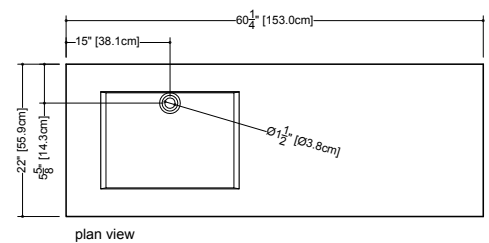

■ **codes/standards applicable**

IAPMO-ANSI Z124.1 - IAPMO-ANSI Z124.3
CSA B 45.0 - CSA B45.4

WETSTYLE cannot be held responsible for any technical errors and reserves the right to make revisions without notice.

Approximate measurement.
The manufacturer accept 1/4" (6.35mm) variance.

www.WETSTYLE.CA - Montreal - Canada
Tel. 450.536.9000 - 1 888.536.9001 - Fax. 450.536.0202