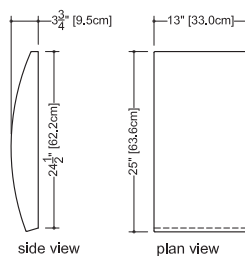

#### ■ Head/back Rest

dimensions:  
inch 3 3/4" depth x 13" length x 25" height  
cm 9.5 x 33 x 63.5

#### ■ Weight

lb - 9    kg - 4

WETSTYLE cannot be held responsible for any technical errors and reserves the right to make revisions without notice.

Approximate measurement.  
The manufacturer accepts 1/4" (6.35mm) variance.