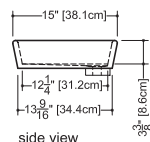

Ove

VOV 848A

inch 48x15x4 mm 1219x381x102

■ interior dimensions

inch 46.5x13.5x3.375 mm 1181x343x86

■ weight

lb - 37 kg - 17

■ installation

side view

plan view

WETSTYLE cannot be held responsible for any technical errors and reserves the right to make revisions without notice.

Approximate measurement.
The manufacturer accept 1/4" (6.35mm) variance.