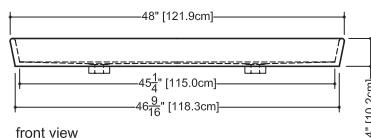

Ove

VOV 848A

inch 48x15x4 mm 1219x381x102

■ interior dimensions

inch 46.5x13.5x3.375 mm 1181x343x86

■ weight

lb - 37 kg - 17

■ installation

above counter

■ accessory

cedar bridge wenge shade

■ overflow

without overflow

■ faucet hole

no hole for faucet

■ material

WETMAR™, glossy or mat finish

■ color

white

■ codes/standards applicable

IAPMO-ANSI Z124.1

IAPMO-ANSI Z124.3

CSA B 45.0 - CSA B45.4

front view