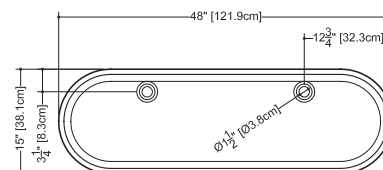

Ove

VOV 848A

inch 48x15x4 mm 1219x381x102

■ interior dimensions

inch 46.5x13.5x3.375 mm 1181x343x86

■ weight

lb - 37 kg - 17

■ installation

side view

plan view

WETSTYLE cannot be held responsible for any technical errors and reserves the right to make revisions without notice.

Approximate measurement.
The manufacturer accept 1/4" (6.35mm) variance.