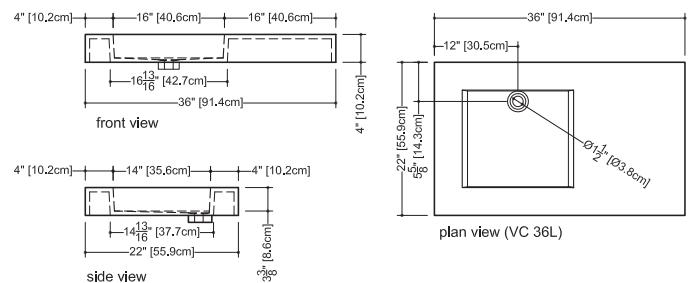

■ **codes/standards applicable**

IAPMO-ANSI Z124.1 - IAPMO-ANSI Z124.3
CSA B 45.0 - CSA B45.4

WETSTYLE cannot be held responsible for any technical errors and reserves the right to make revisions without notice.

Approximate measurement.
The manufacturer accept 1/4" (6.35mm) variance.

www.WETSTYLE.CA - Montreal - Canada
Tel. 450.536.9000 - 1 888.536.9001 - Fax. 450.536.0202