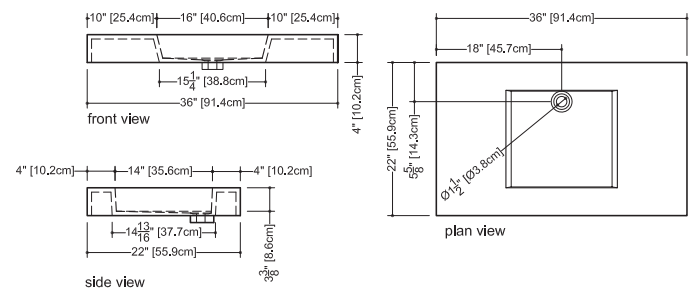

Cube

VC 36C

inch 36x22x4 mm 914x559x102

■ **interior dimensions**

inch 16x14x3.375 mm 406x356x86

■ **weight**

lb - 32 kg - 15

■ **installation**

mono, 8" c/c or no hole

■ **material**

WETMAR™, glossy or mat finish

■ **color**

white

■ **codes/standards applicable**

IAPMO-ANSI Z124.1 - IAPMO-ANSI Z124.3

CSA B 45.0 - CSA B45.4

WETSTYLE cannot be held responsible for any technical errors and reserves the right to make revisions without notice.

Approximate measurement.
 The manufacturer accept 1/4" (6.35mm) variance.

www.WETSTYLE.CA - Montreal - Canada
 Tel. 450.536.9000 - 1 888.536.9001 - Fax. 450.536.0202