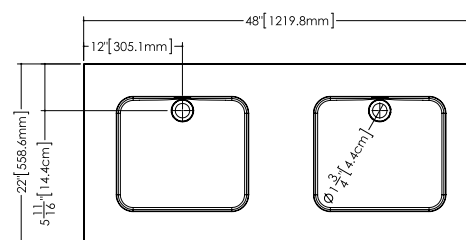

Déco

Lavatory VDCOXS 48

inch 48 1/8 x 22 1/16 x 7/16 mm 1222 x 561 x 11

Interior dimensions

- inch 15 15/16 x 13 15/16 x 4 9/16
- mm 405 x 355 x 116

Weight

- 32 lb — 15 kg

Installation

- Semi-recessed

Accessory

- Nil

Overflow

- Without overflow: VDCOXS 48
- Built-in overflow: VDCOXS 48-O
- No trim, polished chrome, brushed nickel, matte black or satin brass

Faucet hole

- Mono, 8" c/c or no hole

Material

- WETMAR BiO™

Color and finishes

- White, True High Gloss™ or matte

Codes / Standards Applicables

- IAPMO-ANSI Z124.1
- IAPMO-ANSI Z124.3
- CSA B 45.0
- CSA B45.4

Top view

IMPORTANT

The Déco washbasins have recessed drain holes. For a perfect look, we strongly recommend using the following WETSTYLE pop-up drain models: DS02RF (no overflow) or DS02RF-O (with overflow).

WETSTYLE cannot be held responsible for any technical errors and reserves the right to make revisions without notice.

Approximate measurement. The manufacturer accept 1/4" (6.35mm) variance.

www.WETSTYLE.COM - Montreal - Canada
Tel. 1 888.536.9001 - service@wetstyle.com