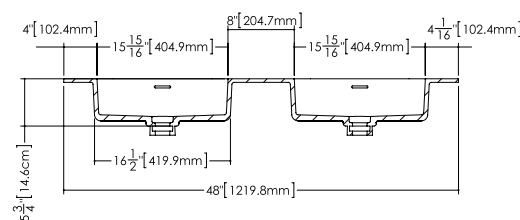

Déco

Lavatory VDCOXS 48

inch 48 1/8 x 22 1/16 x 7/16 mm 1222 x 561 x 11

Interior dimensions

- inch 15 15/16 x 13 15/16 x 4 9/16
- mm 405 x 355 x 116

Weight

- 32 lb — 15 kg

Installation

- Semi-recessed

Accessory

- Nil

Overflow

- Without overflow: VDCOXS 48
- Built-in overflow: VDCOXS 48-O
- No trim, polished chrome, brushed nickel, matte black or satin brass

Faucet hole

- Mono, 8" c/c or no hole

Material

- WETMAR BiO™

Color and finishes

- White, True High Gloss™ or matte

Codes / Standards Applicables

- IAPMO-ANSI Z124.1
- IAPMO-ANSI Z124.3
- CSA B 45.0
- CSA B45.4

Front view

IMPORTANT

The Déco washbasins have recessed drain holes. For a perfect look, we strongly recommend using the following WETSTYLE pop-up drain models: DS02RF (no overflow) or DS02RF-O (with overflow).

WETSTYLE cannot be held responsible for any technical errors and reserves the right to make revisions without notice.

Approximate measurement. The manufacturer accept 1/4" (6.35mm) variance.

www.WETSTYLE.COM - Montreal - Canada
Tel. 1 888.536.9001 - service@wetstyle.com