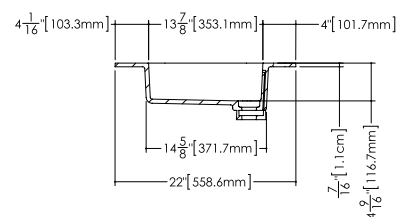

Profile view

IMPORTANT

The Déco washbasins have recessed drain holes. For a perfect look, we strongly recommend using the following WETSTYLE pop-up drain models: DS02RF (no overflow) or DS02RF-O (with overflow).

WETSTYLE cannot be held responsible for any technical errors and reserves the right to make revisions without notice.

Approximate measurement. The manufacturer accept 1/4" (6.35mm) variance.

www.WETSTYLE.COM - Montreal - Canada
Tel. 1 888.536.9001 - service@wetstyle.com