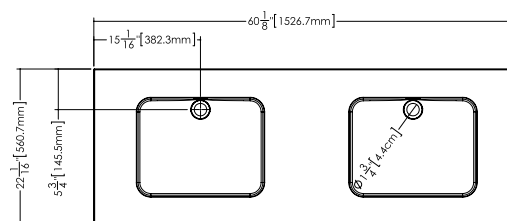

Déco

Lavatory VDCOS 60

inch 60 1/8 x 22 1/16 x 2 mm 1527 x 561 x 51

Interior dimensions

- inch 15 15/16 x 13 15/16 x 4 9/16
- mm 405 x 355 x 116

Weight

- 38 lb — 17 kg

Installation

- Semi-recessed

Accessory

- Nil

Overflow

- Without overflow: VDCOS 60
- Built-in overflow: VDCOS 60 - O
- No trim, polished chrome, brushed nickel, matte black or satin brass

Faucet hole

- Mono, 8" c/c or no hole

Material

- WETMAR BIO™

Color and finishes

- White, True High Gloss™ or matte

Codes / Standards Applicables

- IAPMO-ANSI Z124.1
- IAPMO-ANSI Z124.3
- CSA B 45.0
- CSA B45.4

Top view

Front view

Profile view

IMPORTANT

The Déco washbasins have recessed drain holes. For a perfect look, we strongly recommend using the following WETSTYLE pop-up drain models: DS02RF (no overflow) or DS02RF-O (with overflow).

WETSTYLE cannot be held responsible for any technical errors and reserves the right to make revisions without notice.

Approximate measurement. The manufacturer accept 1/4" (6.35mm) variance.

www.WETSTYLE.COM - Montreal - Canada
Tel. 1 888.536.9001 - service@wetstyle.com