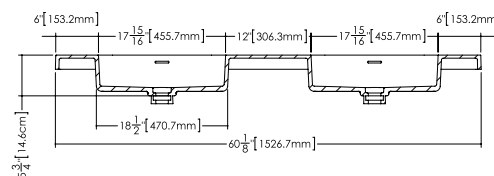

Déco

Lavatory VDCOS 60

inch 60 1/8 x 22 1/16 x 2 mm 1527 x 561 x 51

Interior dimensions

- inch 15 15/16 x 13 15/16 x 4 9/16
- mm 405 x 355 x 116

Weight

- 38 lb — 17 kg

Installation

- Semi-recessed

Accessory

- Nil

Overflow

- Without overflow: VDCOS 60
- Built-in overflow: VDCOS 60 - O
- No trim, polished chrome, brushed nickel, matte black or satin brass

Faucet hole

- Mono, 8" c/c or no hole

Material

- WETMAR BIO™

Color and finishes

- White, True High Gloss™ or matte

Codes / Standards Applicables

- IAPMO-ANSI Z124.1
- IAPMO-ANSI Z124.3
- CSA B 45.0
- CSA B45.4

Front view

Profile view

IMPORTANT

The Déco washbasins have recessed drain holes. For a perfect look, we strongly recommend using the following WETSTYLE pop-up drain models: DS02RF (no overflow) or DS02RF-O (with overflow).

WETSTYLE cannot be held responsible for any technical errors and reserves the right to make revisions without notice.

Approximate measurement. The manufacturer accept 1/4" (6.35mm) variance.

www.WETSTYLE.COM - Montreal - Canada
Tel. 1 888.536.9001 - service@wetstyle.com