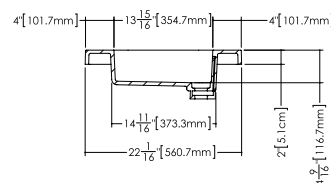

Profile view

IMPORTANT

The Déco washbasins have recessed drain holes. For a perfect look, we strongly recommend using the following WETSTYLE pop-up drain models: DS02RF (no overflow) or DS02RF-O (with overflow).

WETSTYLE cannot be held responsible for any technical errors and reserves the right to make revisions without notice.

Approximate measurement. The manufacturer accept 1/4" (6.35mm) variance.

www.WETSTYLE.COM - Montreal - Canada
Tel. 1 888.536.9001 - service@wetstyle.com