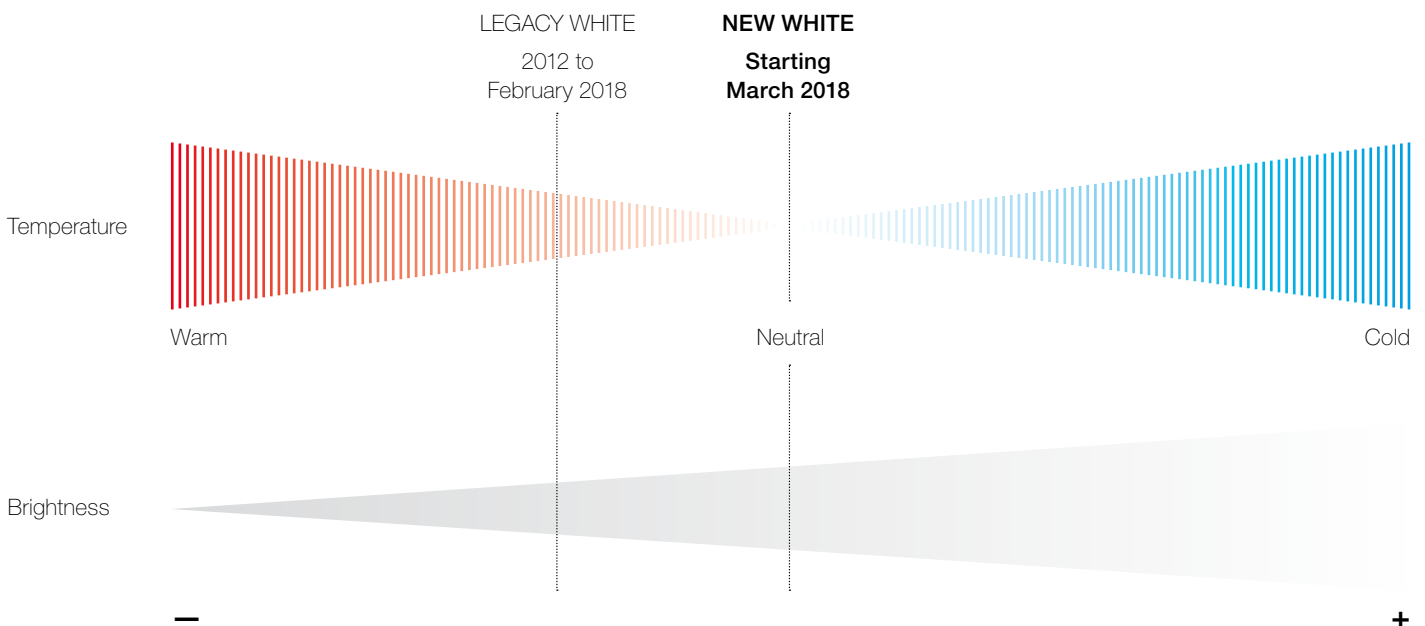

WHITE IS THE NEW WHITE

Presenting WETSTYLE's updated white color

WETSTYLE is happy to announce that starting March 1st, 2018, all WETMAR BIO™ products and white lacquered furniture items will be produced using a brighter "pure white" tone. This new white matches the "Apollo white" color in our W2 product line.

WHY CHANGE?

This change reflects market demand for a more neutral white in comparison to the warm white we have been offering in the past and up to February 28th, 2018.

HOW DOES THE ORDERING WORK?

Starting March 1st, 2018, all products using updated color codes **-GA** (White True High Gloss™), **-MA** (White Matte) or **-DA** (White Dual) will systematically be produced in the new white.

NEW WETMAR BIO™ COLOR CODES

GA → White True High Gloss™

MA → White Matte

DA → White Dual

WHAT IS THE LEGACY WHITE?

The Legacy White (formerly known as Wetmar White) is the color WETSTYLE has been using since 2002 and up to February 28th 2018. It has a warmer tone.