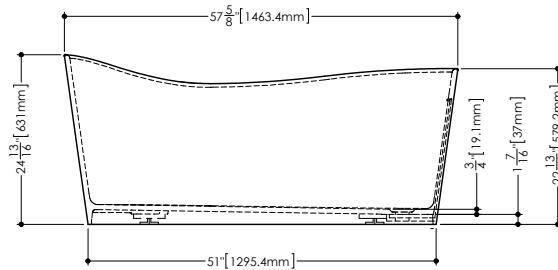

© WETSTYLE

Bathtub – Wave

SKU: W2WA1-G Glossy finish **STOCK**

SKU: W2WA1-M Matte finish **3 WEEKS**

- **Dimensions**
57 5/8 x 26 1/4 x 24 13/16 inch
1463 x 666 x 631 mm
- **Capacity to overflow**
68 gal / 257 liters
- **Weight**
122 lbs / 56 kg
- **Installation**
Freestanding
- **Overflow**
Built-in
Slot design
- **Faucet area recommended**
Wall-mounted or floor-mounted
- **Material**
WETMAR BiO™
- **Color and finish**
Apollo white, glossy or matte
- **Codes/Standards Applicables**
IAPMO-ANSI Z124.1
IAPMO-ANSI Z124.3
CSA B 45.0
CSA B45.4

plan view

front view

side view

Option

Pop-up drain for bathtub with integrated overflow
(2 inch / 51mm drain opening)

- W2DRT-PC Polished Chrome
- W2DRT-BN Brushed Nickel
- W2DRT-PN Polished Nickel

DPHA | 2015 PRODUCT OF THE YEAR
BATHROOM FIXTURES

W2 by WETSTYLE cannot be held responsible for any technical errors and reserves the right to make revisions without notice.

Approximate measurement
The manufacturer accept 1/8" (6.35mm) variance.

R 06/15