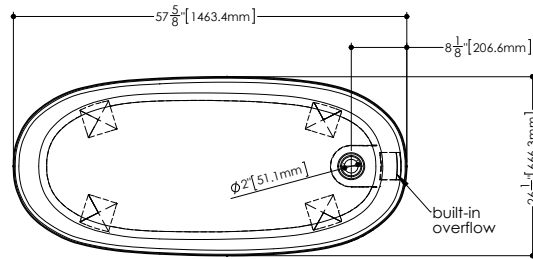

© WETSTYLE

Bathtub – Wave

SKU: W2WA1-G Glossy finish **STOCK**

SKU: W2WA1-M Matte finish **3 WEEKS**

- **Dimensions**
57 5/8 x 26 1/4 x 24 13/16 inch
1463 x 666 x 631 mm
- **Capacity to overflow**
68 gal / 257 liters
- **Weight**
122 lbs / 56 kg
- **Installation**
Freestanding
- **Overflow**
Built-in
Slot design
- **Faucet area recommended**
Wall-mounted or floor-mounted
- **Material**
WETMAR BiO™
- **Color and finish**
Apollo white, glossy or matte
- **Codes/Standards Applicables**
IAPMO-ANSI Z124.1
IAPMO-ANSI Z124.3
CSA B 45.0
CSA B45.4

plan view

front view

side view

Option

Pop-up drain for bathtub with integrated overflow
(2 inch / 51mm drain opening)

- W2DRT-PC Polished Chrome
- W2DRT-BN Brushed Nickel
- W2DRT-PN Polished Nickel

DPHA | 2015 PRODUCT OF THE YEAR
BATHROOM FIXTURES

W2 by WETSTYLE cannot be held responsible for any technical errors and reserves the right to make revisions without notice.

Approximate measurement
The manufacturer accept 1/8" (6.35mm) variance.

R 06/15