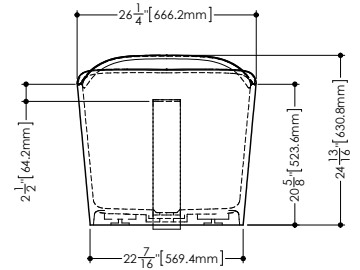

© WETSTYLE

Bathtub – Wave

SKU: W2WA1-G Glossy finish **STOCK**

SKU: W2WA1-M Matte finish **3 WEEKS**

- **Dimensions**
57 5/8 x 26 1/4 x 24 13/16 inch
1463 x 666 x 631 mm
- **Capacity to overflow**
68 gal / 257 liters
- **Weight**
122 lbs / 56 kg
- **Installation**
Freestanding
- **Overflow**
Built-in
Slot design
- **Faucet area recommended**
Wall-mounted or floor-mounted
- **Material**
WETMAR BiO™
- **Color and finish**
Apollo white, glossy or matte
- **Codes/Standards Applicables**
IAPMO-ANSI Z124.1
IAPMO-ANSI Z124.3
CSA B 45.0
CSA B45.4

plan view

front view

side view

Option

Pop-up drain for bathtub with integrated overflow
(2 inch / 51mm drain opening)

- W2DRT-PC Polished Chrome
- W2DRT-BN Brushed Nickel
- W2DRT-PN Polished Nickel

DPHA | 2015 PRODUCT OF THE YEAR
BATHROOM FIXTURES

W2 by WETSTYLE cannot be held responsible for any technical errors and reserves the right to make revisions without notice.

Approximate measurement
The manufacturer accept 1/8" (6.35mm) variance.

R 06/15