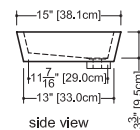

## VC 848U

Undercounter

inch 48x15x4.25 mm 1219x381x108

■ Interior dimensions

46x13x3.75 inch — 1168x330x95 mm

■ Weight

37lb — 17kg

■ Installation

IAPMO-ANSI Z124.3

CSA B45.0

CSA B45.4

front view

side view

plan view

The following configuration is part of the Quick Ship Program\*:

**VC848U-O-PC-G**