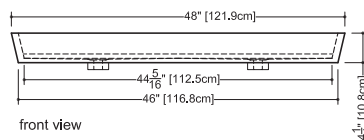

## VC 848U

Undercounter

inch 48x15x4.25 mm 1219x381x108

■ Interior dimensions

46x13x3.75 inch — 1168x330x95 mm

■ Weight

37lb — 17kg

■ Installation

IAPMO-ANSI Z124.3

CSA B45.0

CSA B45.4

front view

side view

plan view

The following configuration is part of the Quick Ship Program\*:

**VC848U-O-PC-G**