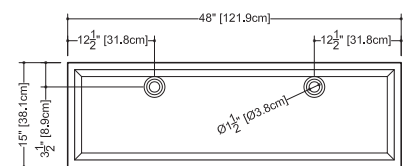

## VC 848U

Undercounter

inch 48x15x4.25 mm 1219x381x108

■ Interior dimensions

46x13x3.75 inch — 1168x330x95 mm

■ Weight

37lb — 17kg

■ Installation

IAPMO-ANSI Z124.3

CSA B45.0

CSA B45.4

front view

side view

plan view

The following configuration is part of the Quick Ship Program\*:

**VC848U-O-PC-G**