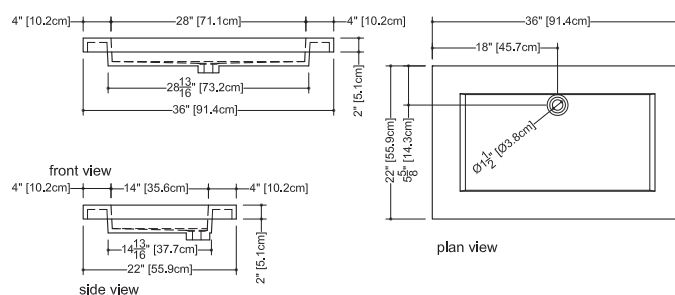

Codes/standards applicable

IAPMO-ANSI Z124.1

IAPMO-ANSI Z124.3

CSA B45.0

CSA B45.4

The following configuration is part of the Quick Ship Program* :

VCS36-O-PC-G

True High Gloss™ finish, polished chrome overflow,
no faucet hole

*Contact a local authorized dealer for more details.

WETSTYLE cannot be held responsible for any technical errors and reserves the right to make revisions without notice.

Approximate measurement
The manufacturer accept 1/4" (6.35mm) variance.

WETSTYLE.CA — Montreal, Canada
T. 1 888 536.9001 — F. 450 536.0202