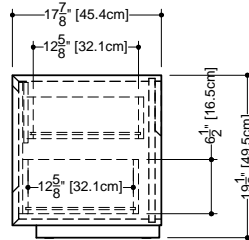

Note: This unit must be fixed to the wall

*ATTENTION: Interior in white mat.

WETSTYLE cannot be held responsible for any technical errors and reserves the right to make revisions without notice.

Approximate measurement.
The manufacturer accepts 1/4" (6.35mm) variance.

17 7/8" depth x 19 3/4" length x 19 1/2" height – 454 x 502 x 494 mm

finishes and colors

oak

natural
white
wenge
light grey
blue steel
sand
hemp
smoked

matte lacquer

white
light grey
blue steel
sand
hemp

walnut

17 7/8" depth x 23 3/4" length x 19 1/2" height – 454 x 603 x 494 mm

finishes and colors

oak

natural
white
wenge
light grey
blue steel
sand
hemp
smoked

matte lacquer

white
light grey
blue steel
sand
hemp

walnut