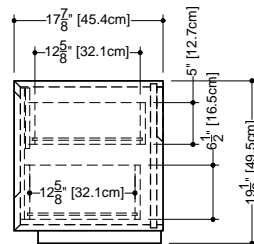

17 7/8" depth x 19 3/4" length x 19 1/2" height – 454 x 502 x 494 mm

finishes and colors

oak

natural
white
wenge
light grey
blue steel
sand
hemp
smoked

matte lacquer

white
light grey
blue steel
sand
hemp

walnut

Note: This unit must be fixed to the wall

*ATTENTION: Interior in white mat.

WETSTYLE cannot be held responsible for any technical errors and reserves the right to make revisions without notice.

Approximate measurement.
The manufacturer accepts 1/4" (6.35mm) variance.

17 7/8" depth x 23 3/4" length x 19 1/2" height – 454 x 603 x 494 mm

finishes and colors

oak

natural
white
wenge
light grey
blue steel
sand
hemp
smoked

matte lacquer

white
light grey
blue steel
sand
hemp

walnut