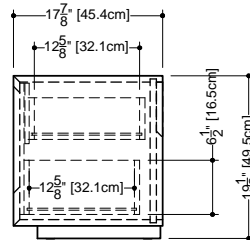

M Collection metro series

Freestanding vanity
18" height – 18" depth

Furniture

Freestanding vanity MM 1818 FS – 18" length

17 7/8" depth x 17 3/4" length x 19 1/2" height – 454 x 451 x 494 mm

finishes and colors

Note: This unit must be fixed to the wall

*ATTENTION: Interior in white mat.

WETSTYLE cannot be held responsible for any technical errors and reserves the right to make revisions without notice.

Approximate measurement.
The manufacturer accepts 1/4" (6.35mm) variance.

17 7/8" depth x 19 3/4" length x 19 1/2" height – 454 x 502 x 494 mm

finishes and colors

oak

natural
white
wenge
light grey
blue steel
sand
hemp
smoked

matte lacquer

white
light grey
blue steel
sand
hemp

walnut

17 7/8" depth x 23 3/4" length x 19 1/2" height – 454 x 603 x 494 mm

finishes and colors

oak

natural
white
wenge
light grey
blue steel
sand
hemp
smoked

matte lacquer

white
light grey
blue steel
sand
hemp

walnut