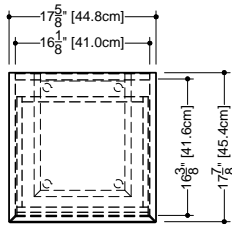

M Collection metro series

Freestanding vanity
18" height – 18" depth

Furniture

Freestanding vanity MM 1818 FS – 18" length

17 7/8" depth x 17 3/4" length x 19 1/2" height – 454 x 451 x 494 mm

finishes and colors

Note: This unit must be fixed to the wall

*ATTENTION: Interior in white mat.

WETSTYLE cannot be held responsible for any technical errors and reserves the right to make revisions without notice.

Approximate measurement.
The manufacturer accepts 1/4" (6.35mm) variance.

17 7/8" depth x 19 3/4" length x 19 1/2" height – 454 x 502 x 494 mm

finishes and colors

oak

natural
white
wenge
light grey
blue steel
sand
hemp
smoked

matte lacquer

white
light grey
blue steel
sand
hemp

walnut

17 7/8" depth x 23 3/4" length x 19 1/2" height – 454 x 603 x 494 mm

finishes and colors

oak

natural
white
wenge
light grey
blue steel
sand
hemp
smoked

matte lacquer

white
light grey
blue steel
sand
hemp

walnut