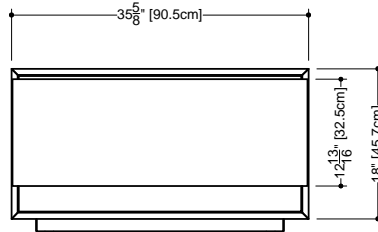

finishes and colors

oak

natural
white
wenge
light grey
blue steel
sand
hemp
smoked

matte lacquer

white
light grey
blue steel
sand
hemp

walnut

natural
chocolate

high gloss lacquer*

white

- 45 degree bevel cuts, precluding the need for drawer hardware
- all natural wood veneers
- AWI rated level 5 marine grade finish for moisture resistance and durability (industry's highest finishing class)
- finished vanity interiors in addition to front and sides
- solid maple dovetailed drawer
- drawer within a drawer
- slow-closing ball-bearing glides

Note: This unit must be fixed to the wall

*ATTENTION: Interior in white mat.

WETSTYLE cannot be held responsible for any technical errors and reserves the right to make revisions without notice.

Approximate measurement.
The manufacturer accepts 1/4" (6.35mm) variance.

www.WETSTYLE.CA - Montreal - Canada
Tel. 450.536.9000 - 1 888.536.9001 - Fax. 450.536.0202