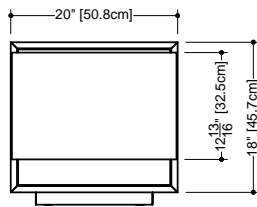

Note: This unit must be fixed to the wall

*ATTENTION: Interior in white mat.

WETSTYLE cannot be held responsible for any technical errors and reserves the right to make revisions without notice.

Approximate measurement.
The manufacturer accepts 1/4" (6.35mm) variance.

17 7/8" depth x 19 3/4" length x 19 1/2" height – 454 x 502 x 494 mm

finishes and colors

oak

natural
white
wenge
light grey
blue steel
sand
hemp
smoked

matte lacquer

white
light grey
blue steel
sand
hemp

walnut

17 7/8" depth x 23 3/4" length x 19 1/2" height – 454 x 603 x 494 mm

finishes and colors

oak

natural
white
wenge
light grey
blue steel
sand
hemp
smoked

matte lacquer

white
light grey
blue steel
sand
hemp

walnut

17 7/8" depth x 29 3/4" length x 19 1/2" height – 454 x 756 x 494 mm

finishes and colors

oak

natural
white
wenge
light grey
blue steel
sand
hemp
smoked

matte lacquer

white
light grey
blue steel
sand
hemp

walnut