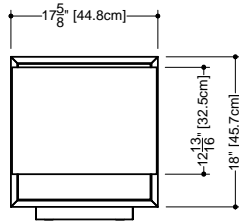

M Collection metro series

Freestanding vanity
18" height – 18" depth

Furniture

Freestanding vanity MM 1818 FS – 18" length

17 7/8" depth x 17 3/4" length x 19 1/2" height – 454 x 451 x 494 mm

finishes and colors

17 7/8" depth x 19 3/4" length x 19 1/2" height – 454 x 502 x 494 mm

finishes and colors

oak

natural
white
wenge
light grey
blue steel
sand
hemp
smoked

matte lacquer

white
light grey
blue steel
sand
hemp

walnut

17 7/8" depth x 23 3/4" length x 19 1/2" height – 454 x 603 x 494 mm

finishes and colors

oak

natural
white
wenge
light grey
blue steel
sand
hemp
smoked

matte lacquer

white
light grey
blue steel
sand
hemp

walnut

17 7/8" depth x 29 3/4" length x 19 1/2" height – 454 x 756 x 494 mm

finishes and colors

oak

natural
white
wenge
light grey
blue steel
sand
hemp
smoked

matte lacquer

white
light grey
blue steel
sand
hemp

walnut