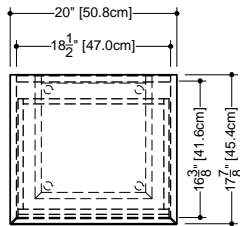

Note: This unit must be fixed to the wall

*ATTENTION: Interior in white mat.

WETSTYLE cannot be held responsible for any technical errors and reserves the right to make revisions without notice.

Approximate measurement.
The manufacturer accepts 1/4" (6.35mm) variance.

17 7/8" depth x 19 3/4" length x 19 1/2" height – 454 x 502 x 494 mm

finishes and colors

oak

natural
white
wenge
light grey
blue steel
sand
hemp
smoked

matte lacquer

white
light grey
blue steel
sand
hemp

walnut

17 7/8" depth x 23 3/4" length x 19 1/2" height – 454 x 603 x 494 mm

finishes and colors

oak

natural
white
wenge
light grey
blue steel
sand
hemp
smoked

matte lacquer

white
light grey
blue steel
sand
hemp

walnut