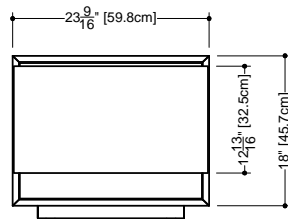

17 7/8" depth x 19 3/4" length x 19 1/2" height – 454 x 502 x 494 mm

finishes and colors

oak

natural
white
wenge
light grey
blue steel
sand
hemp
smoked

matte lacquer

white
light grey
blue steel
sand
hemp

walnut

Note: This unit must be fixed to the wall

*ATTENTION: Interior in white mat.

WETSTYLE cannot be held responsible for any technical errors and reserves the right to make revisions without notice.

Approximate measurement.
The manufacturer accepts 1/4" (6.35mm) variance.

17 7/8" depth x 23 3/4" length x 19 1/2" height – 454 x 603 x 494 mm

finishes and colors

oak

natural
white
wenge
light grey
blue steel
sand
hemp
smoked

matte lacquer

white
light grey
blue steel
sand
hemp

walnut

17 7/8" depth x 29 3/4" length x 19 1/2" height – 454 x 756 x 494 mm

finishes and colors

oak

natural
white
wenge
light grey
blue steel
sand
hemp
smoked

matte lacquer

white
light grey
blue steel
sand
hemp

walnut