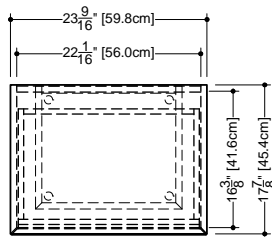

17 7/8" depth x 19 3/4" length x 19 1/2" height – 454 x 502 x 494 mm

finishes and colors

oak

natural
white
wenge
light grey
blue steel
sand
hemp
smoked

matte lacquer

white
light grey
blue steel
sand
hemp

walnut

Note: This unit must be fixed to the wall

*ATTENTION: Interior in white mat.

WETSTYLE cannot be held responsible for any technical errors and reserves the right to make revisions without notice.

Approximate measurement.
The manufacturer accepts 1/4" (6.35mm) variance.

17 7/8" depth x 23 3/4" length x 19 1/2" height – 454 x 603 x 494 mm

finishes and colors

oak

natural
white
wenge
light grey
blue steel
sand
hemp
smoked

matte lacquer

white
light grey
blue steel
sand
hemp

walnut

17 7/8" depth x 29 3/4" length x 19 1/2" height – 454 x 756 x 494 mm

finishes and colors

oak

natural
white
wenge
light grey
blue steel
sand
hemp
smoked

matte lacquer

white
light grey
blue steel
sand
hemp

walnut