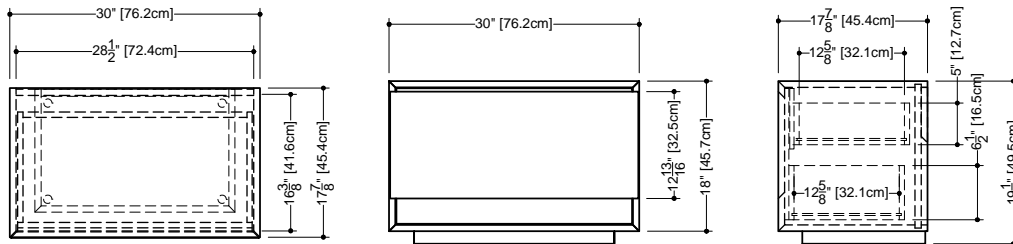

17 7/8" depth x 29 3/4" length x 19 1/2" height – 454 x 756 x 494 mm

finishes and colors

oak

natural
white
wenge
light grey
blue steel
sand
hemp
smoked

matte lacquer

white
light grey
blue steel
sand
hemp

walnut