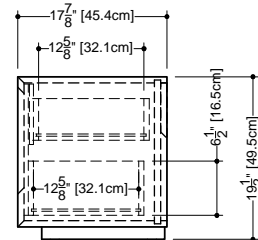

17 7/8" depth x 29 3/4" length x 19 1/2" height – 454 x 756 x 494 mm

finishes and colors

oak

natural
white
wenge
light grey
blue steel
sand
hemp
smoked

matte lacquer

white
light grey
blue steel
sand
hemp

walnut

Note: This unit must be fixed to the wall

*ATTENTION: Interior in white mat.

WETSTYLE cannot be held responsible for any technical errors and reserves the right to make revisions without notice.

Approximate measurement.
The manufacturer accepts 1/4" (6.35mm) variance.

www.WETSTYLE.CA - Montreal - Canada
Tel. 450.536.9000 - 1 888.536.9001 - Fax. 450.536.0202

M Collection metro series

Freestanding vanity
18" height – 18" depth

Furniture

Freestanding vanity MM 3618 FS – 36" length

17 7/8" depth x 35 3/4" length x 19 1/2" height – 454 x 908 x 494 mm

finishes and colors

oak

natural
white
wenge
light grey
blue steel
sand
hemp
smoked

matte lacquer

white
light grey
blue steel
sand
hemp

walnut