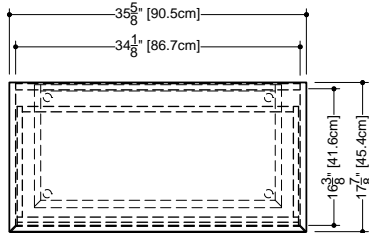

17 7/8" depth x 29 3/4" length x 19 1/2" height – 454 x 756 x 494 mm

finishes and colors

oak

natural
white
wenge
light grey
blue steel
sand
hemp
smoked

matte lacquer

white
light grey
blue steel
sand
hemp

walnut

Note: This unit must be fixed to the wall

*ATTENTION: Interior in white mat.

WETSTYLE cannot be held responsible for any technical errors and reserves the right to make revisions without notice.

Approximate measurement.
The manufacturer accepts 1/4" (6.35mm) variance.

www.WETSTYLE.CA - Montreal - Canada
Tel. 450.536.9000 - 1 888.536.9001 - Fax. 450.536.0202

M Collection metro series

Freestanding vanity
18" height – 18" depth

Furniture

Freestanding vanity MM 3618 FS – 36" length

17 7/8" depth x 35 3/4" length x 19 1/2" height – 454 x 908 x 494 mm

finishes and colors

oak

natural
white
wenge
light grey
blue steel
sand
hemp
smoked

matte lacquer

white
light grey
blue steel
sand
hemp

walnut