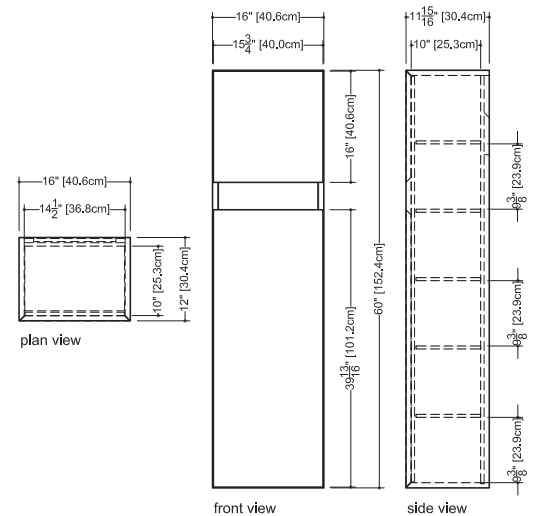

M Collection
Serie linen cabinet

Furniture

Linen cabinet M 16LN

12" depth x 16" width x 60" height – 305 x 406 x 1524 mm

finishes and colors

oak

natural
white
wenge
light grey
blue steel
sand
hemp
smoked

walnut

natural
chocolate

matte lacquer

white
light grey
blue steel
sand
hemp

high gloss lacquer*

white

- 45 degree bevel cuts precluding the need for drawer hardware
- all natural wood veneer on dimensionally stable MDF core
- AWI rated level 5 marine grade finish for moisture resistance and durability (industry's highest finishing class)
- finished vanity interiors in addition to front and sides
- slow closing hinges
- four adjustable shelves and one fixed shelf
- small mirror located on the back of the door
- right or left door opening for 16" width unit

Approximate measurement.
The manufacturer accepts 1/4" (6.35mm) variance.

www.WETSTYLE.CA - Montreal - Canada
Tel. 450.536.9000 - 1 888.536.9001 - Fax. 450.536.0202

M Collection
Serie linen cabinet

Linen cabinet M 27LN

12" depth x 27" width x 60" height – 305 x 686 x 1524 mm

■ finishes and colors

oak

natural
white
wenge
light grey
blue steel
sand
hemp
smoked

walnut

natural
chocolate

matte lacquer

white
light grey
blue steel
sand
hemp