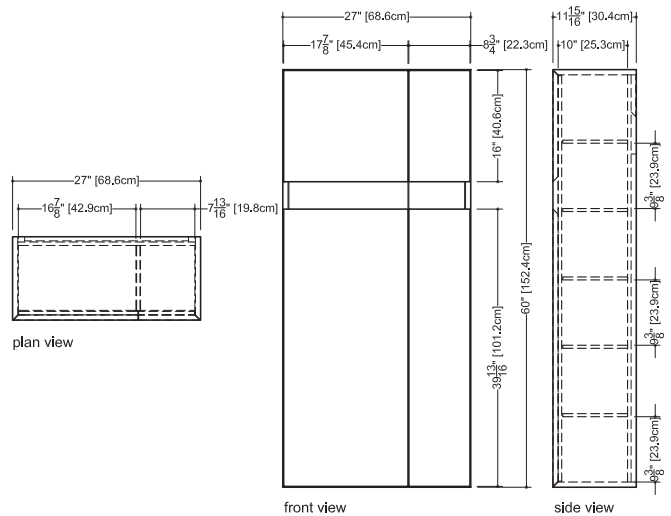

M Collection
Serie linen cabinet

Furniture

Linen cabinet M 16LN

12" depth x 16" width x 60" height – 305 x 406 x 1524 mm

finishes and colors

oak

natural
white
wenge
light grey
blue steel
sand
hemp
smoked

walnut

12" depth x 27" width x 60" height – 305 x 686 x 1524 mm

■ finishes and colors

oak

natural
white
wenge
light grey
blue steel
sand
hemp
smoked

walnut

natural
chocolate

matte lacquer

white
light grey
blue steel
sand
hemp

high gloss lacquer*

white

- 45 degree bevel cuts precluding the need for drawer hardware
- all natural wood veneer on dimensionally stable MDF core
- AWI rated level 5 marine grade finish for moisture resistance and durability (industry's highest finishing class)
- finished vanity interiors in addition to front and sides
- slow closing hinges
- four adjustable shelves and one fixed shelf
- small mirror located on the back of the door
- central door opening for 27" width unit

Approximate measurement.
The manufacturer accepts 1/4" (6.35mm) variance.

www.WETSTYLE.CA - Montreal - Canada
Tel. 450.536.9000 - 1 888.536.9001 - Fax. 450.536.0202