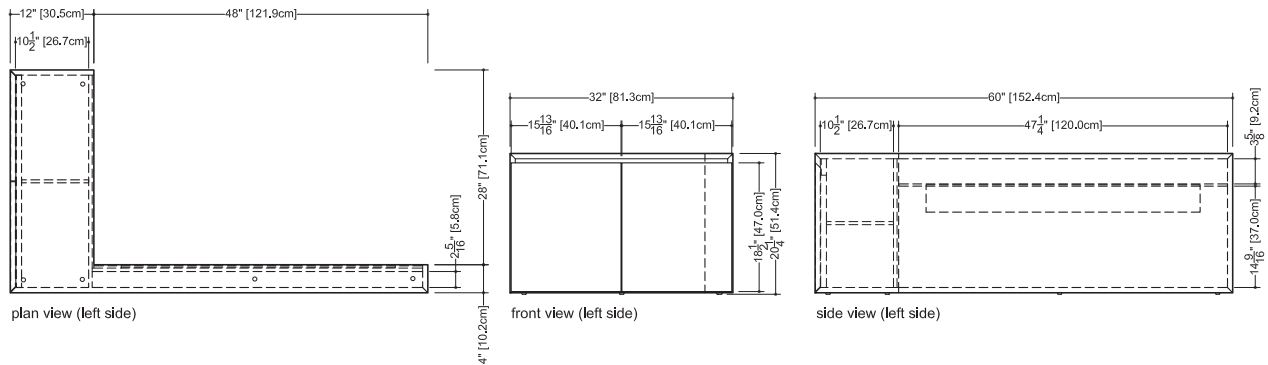

Furniture

Storage furniture for cube bathtub series MCF 60-N module with 4 storage niches
32" depth x 60" length x 20 1/4" height – 813 x 1524 x 514 mm

Finishes and colors

Oak

natural
white
wenge
light grey
blue steel
sand
hemp
smoked

WETSTYLE cannot be held responsible for any technical errors and reserves the right to make revisions without notice.

Approximate measurement
The manufacturer accept 1/8" (6.35mm) variance.

WETSTYLE.CA — Montreal, Canada
T. 1 888 536.9001 — F. 450 536.0202

Furniture

Storage furniture for cube bathtub series MCF 60-D module with 2 doors 32" depth x 60" length x 20 1/4" height – 813 x 1524 x 514 mm

Finishes and colors

Oak

natural
white
wenge
light grey
blue steel
sand
hemp
smoked