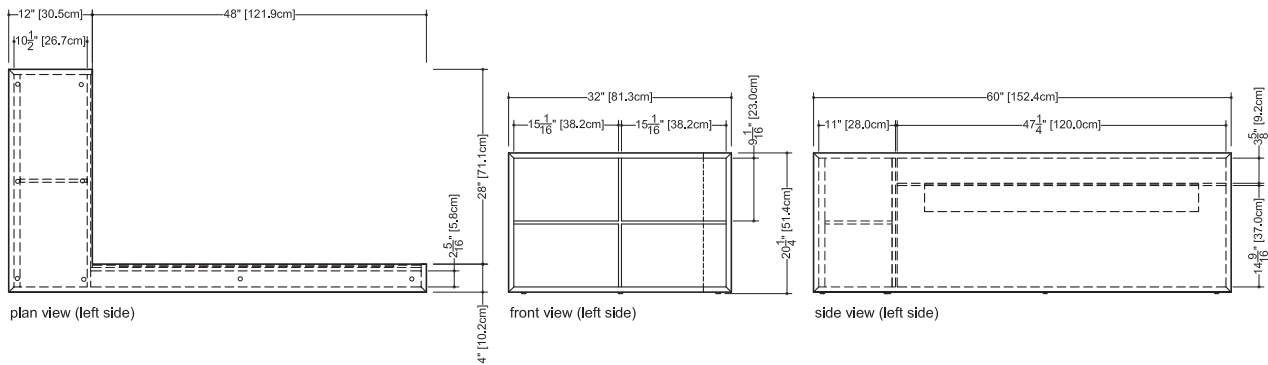

Furniture

Storage furniture for cube bathtub series MCF 60-N module with 4 storage niches
32" depth x 60" length x 20 1/4" height – 813 x 1524 x 514 mm

Finishes and colors

Oak

natural
white
wenge
light grey
blue steel
sand
hemp
smoked

Matte lacquer

white
light grey
blue steel
sand
hemp

Walnut

natural
chocolate

- All natural wood veneer on dimensionally stable MDF core
- AWI rated level 5 marine grade finish for moisture resistance and durability (industry's highest finishing class)
- Adjustable legs
- Available :left or right side
- For CUBE collection bathtub models BC01, BC02, BC03, BC04 and BC10

WETSTYLE cannot be held responsible for any technical errors and reserves the right to make revisions without notice.

Approximate measurement
The manufacturer accept 1/8" (6.35mm) variance.

WETSTYLE.CA — Montreal, Canada
T. 1 888 536.9001 — F. 450 536.0202

Furniture

Storage furniture for cube bathtub series MCF 60-D module with 2 doors 32" depth x 60" length x 20 1/4" height – 813 x 1524 x 514 mm

Finishes and colors

Oak

natural
white
wenge
light grey
blue steel
sand
hemp
smoked