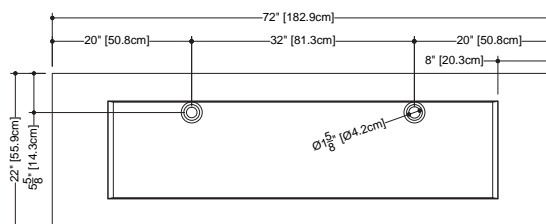

Cube

VC 72T

inch 72 x 22 x 4 mm 1829 x 559 x 102

interior dimensions

inch 56 x 14 x 3.375 mm 1422 x 356 x 86

weight

lb - 75 kg - 34

installation

IAPMO-ANSI Z124.1 - IAPMO-ANSI Z124.3

CSA B 45.0 - CSA B45.4

side view

plan view

front view

WETSTYLE cannot be held responsible for any technical errors and reserves the right to make revisions without notice.

Approximate measurement.
The manufacturer accepts 1/4" (6.35mm) variance.

www.WETSTYLE.CA - Montreal - Canada
Tel. 450.536.9000 - 1 888.536.9001 - Fax. 450.536.0202