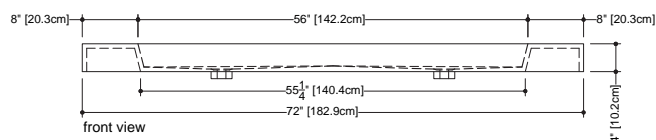

Cube

VC 72T

inch 72 x 22 x 4 mm 1829 x 559 x 102

interior dimensions

inch 56 x 14 x 3.375 mm 1422 x 356 x 86

weight

lb - 75 kg - 34

installation

IAPMO-ANSI Z124.1 - IAPMO-ANSI Z124.3

CSA B 45.0 - CSA B45.4

side view

plan view

front view

WETSTYLE cannot be held responsible for any technical errors and reserves the right to make revisions without notice.

Approximate measurement.
The manufacturer accepts 1/4" (6.35mm) variance.

www.WETSTYLE.CA - Montreal - Canada
Tel. 450.536.9000 - 1 888.536.9001 - Fax. 450.536.0202