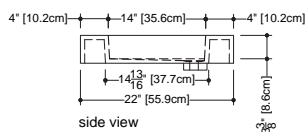

codes/standards applicable

IAPMO-ANSI Z124.1 - IAPMO-ANSI Z124.3

CSA B 45.0 - CSA B45.4

side view